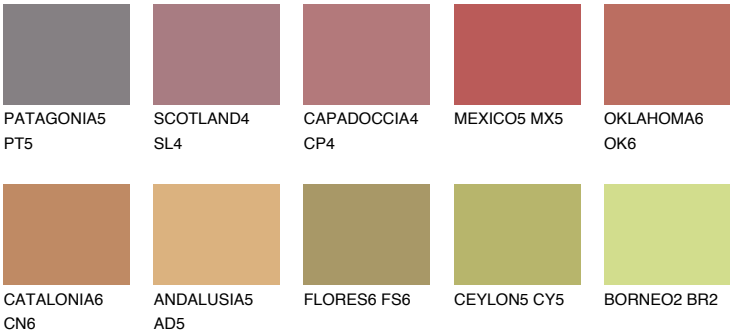

COLOUR DETAILS

NUBIA4 NA4

☀ 25% **TSR 45%**

Matching colours

COLOURS

INTENSE

For more information on plasters and paints, go to www.ceresit.en

*The presented colours refer to plasters and paints offered by Ceresit. Due to the use of digital techniques, the presented colours might not represent the original ones, thus they cannot be considered as a reliable colour presentation. We recommend checking the authentic colour samples.