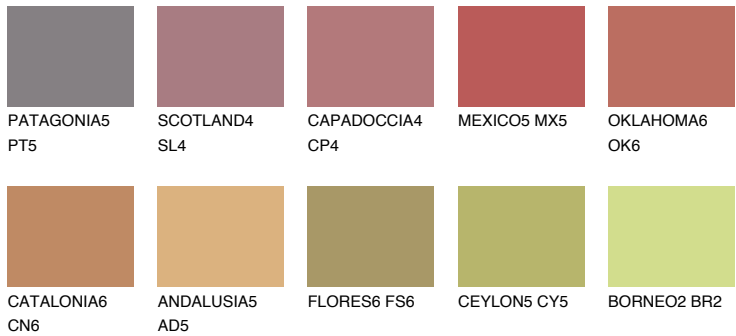

COLOUR DETAILS

NUBIA4 NA4

☀ 25% **TSR 45%**

Matching colours

COLOURS

INTENSE

For more information on plasters and paints, go to www.ceresit.en

*The presented colours refer to plasters and paints offered by Ceresit. Due to the use of digital techniques, the presented colours might not represent the original ones, thus they cannot be considered as a reliable colour presentation. We recommend checking the authentic colour samples.