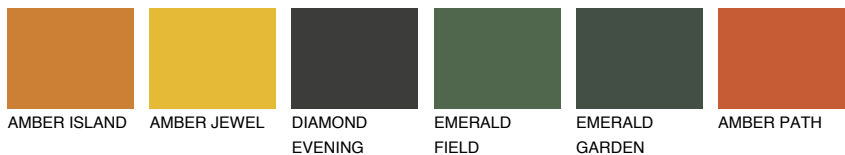

COLOUR DETAILS

NUBIA4 NA4

☀ 25% **TSR 45%**

Matching colours

COLOURS

INTENSE

For more information on plasters and paints, go to www.ceresit.en

*The presented colours refer to plasters and paints offered by Ceresit. Due to the use of digital techniques, the presented colours might not represent the original ones, thus they cannot be considered as a reliable colour presentation. We recommend checking the authentic colour samples.