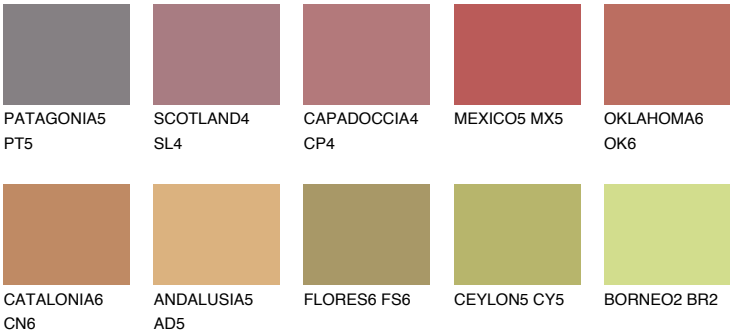

## NUBIA4 NA4

☀ 25%    **TSR 45%**

### Matching colours

#### COLOURS

#### INTENSE

For more information on plasters and paints, go to [www.ceresit.en](http://www.ceresit.en)

\*The presented colours refer to plasters and paints offered by Ceresit. Due to the use of digital techniques, the presented colours might not represent the original ones, thus they cannot be considered as a reliable colour presentation. We recommend checking the authentic colour samples.