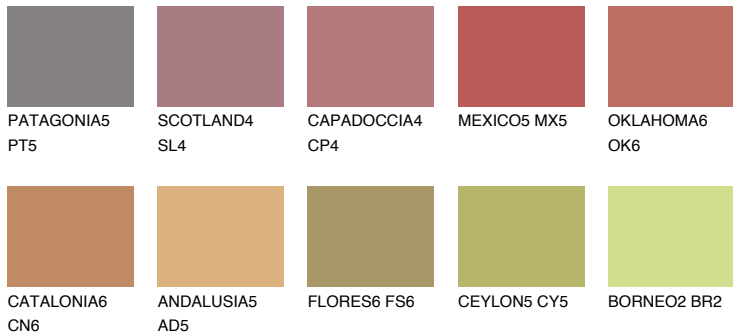

COLOUR DETAILS

NUBIA4 NA4

☀ 25% **TSR 45%**

Matching colours

COLOURS

INTENSE

For more information on plasters and paints, go to www.ceresit.en

*The presented colours refer to plasters and paints offered by Ceresit. Due to the use of digital techniques, the presented colours might not represent the original ones, thus they cannot be considered as a reliable colour presentation. We recommend checking the authentic colour samples.