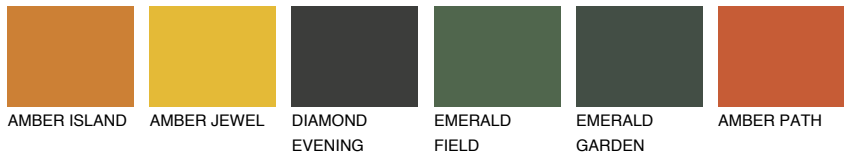

COLOUR DETAILS

NUBIA4 NA4

☀ 25% **TSR 45%**

Matching colours

COLOURS

INTENSE

For more information on plasters and paints, go to www.ceresit.en

*The presented colours refer to plasters and paints offered by Ceresit. Due to the use of digital techniques, the presented colours might not represent the original ones, thus they cannot be considered as a reliable colour presentation. We recommend checking the authentic colour samples.