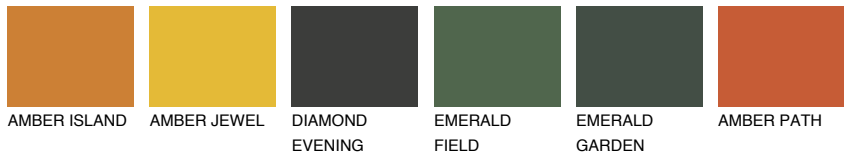

COLOUR DETAILS

NUBIA4 NA4

☀ 25% **TSR** 45%

Matching colours

COLOURS

INTENSE

For more information on plasters and paints, go to www.ceresit.en

*The presented colours refer to plasters and paints offered by Ceresit. Due to the use of digital techniques, the presented colours might not represent the original ones, thus they cannot be considered as a reliable colour presentation. We recommend checking the authentic colour samples.