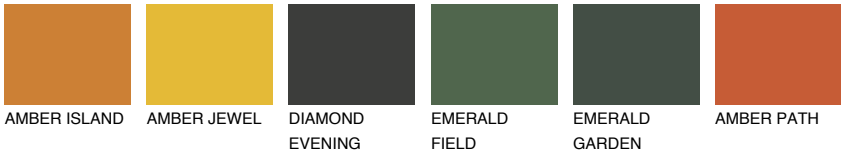

NUBIA4 NA4

☀ 25% **TSR 45%**

Matching colours

COLOURS

INTENSE

For more information on plasters and paints, go to www.ceresit.en

*The presented colours refer to plasters and paints offered by Ceresit. Due to the use of digital techniques, the presented colours might not represent the original ones, thus they cannot be considered as a reliable colour presentation. We recommend checking the authentic colour samples.