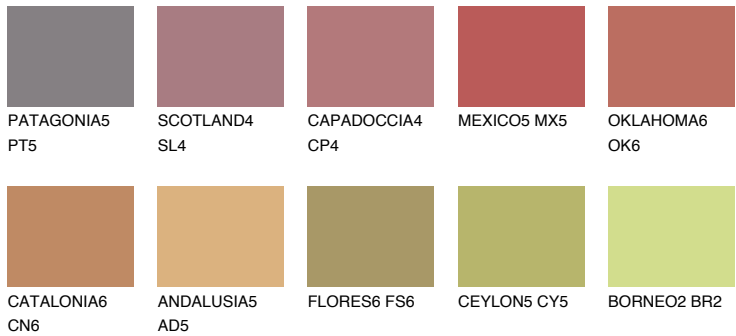

COLOUR DETAILS

NUBIA4 NA4

☀ 25% **TSR** 45%

Matching colours

COLOURS

INTENSE

For more information on plasters and paints, go to www.ceresit.en

*The presented colours refer to plasters and paints offered by Ceresit. Due to the use of digital techniques, the presented colours might not represent the original ones, thus they cannot be considered as a reliable colour presentation. We recommend checking the authentic colour samples.