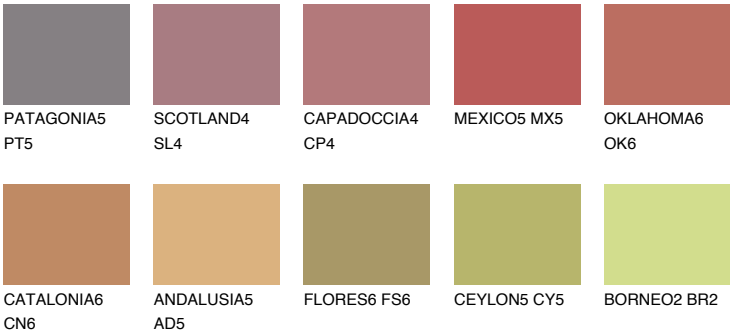

NUBIA4 NA4

☀ 25% **TSR 45%**

Matching colours

COLOURS

INTENSE

For more information on plasters and paints, go to www.ceresit.en

*The presented colours refer to plasters and paints offered by Ceresit. Due to the use of digital techniques, the presented colours might not represent the original ones, thus they cannot be considered as a reliable colour presentation. We recommend checking the authentic colour samples.