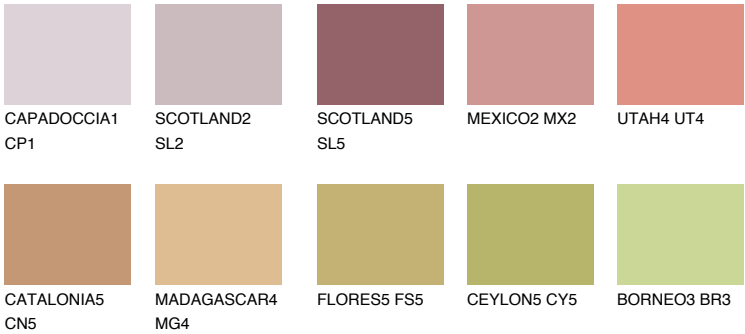

NUBIA3 NA3

30% TSR 43%

Matching colours

COLOURS

INTENSE

For more information on plasters and paints, go to www.ceresit.en

*The presented colours refer to plasters and paints offered by Ceresit. Due to the use of digital techniques, the presented colours might not represent the original ones, thus they cannot be considered as a reliable colour presentation. We recommend checking the authentic colour samples.