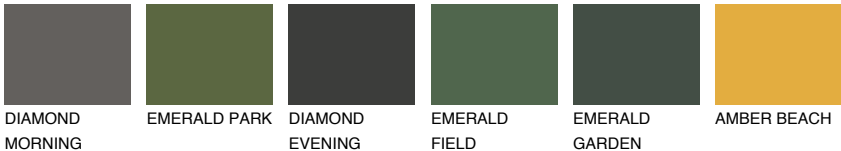

NUBIA3 NA3

30% **TSR** 43%

Matching colours

COLOURS

INTENSE

For more information on plasters and paints, go to www.ceresit.en

*The presented colours refer to plasters and paints offered by Ceresit. Due to the use of digital techniques, the presented colours might not represent the original ones, thus they cannot be considered as a reliable colour presentation. We recommend checking the authentic colour samples.