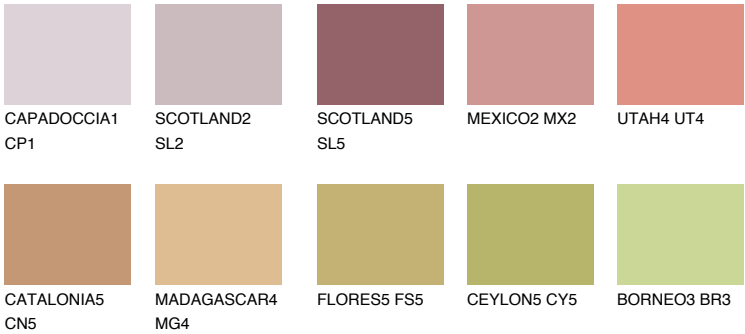

NUBIA3 NA3

30% **TSR** 43%

Matching colours

COLOURS

INTENSE

For more information on plasters and paints, go to www.ceresit.en

*The presented colours refer to plasters and paints offered by Ceresit. Due to the use of digital techniques, the presented colours might not represent the original ones, thus they cannot be considered as a reliable colour presentation. We recommend checking the authentic colour samples.