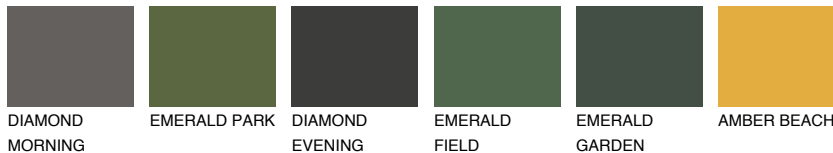

COLOUR DETAILS

NUBIA3 NA3

30% TSR 43%

Matching colours

COLOURS

INTENSE

For more information on plasters and paints, go to www.ceresit.en

*The presented colours refer to plasters and paints offered by Ceresit. Due to the use of digital techniques, the presented colours might not represent the original ones, thus they cannot be considered as a reliable colour presentation. We recommend checking the authentic colour samples.