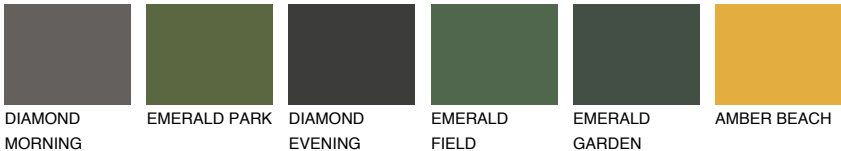

NUBIA3 NA3

30% TSR 43%

Matching colours

COLOURS

INTENSE

For more information on plasters and paints, go to www.ceresit.en

*The presented colours refer to plasters and paints offered by Ceresit. Due to the use of digital techniques, the presented colours might not represent the original ones, thus they cannot be considered as a reliable colour presentation. We recommend checking the authentic colour samples.