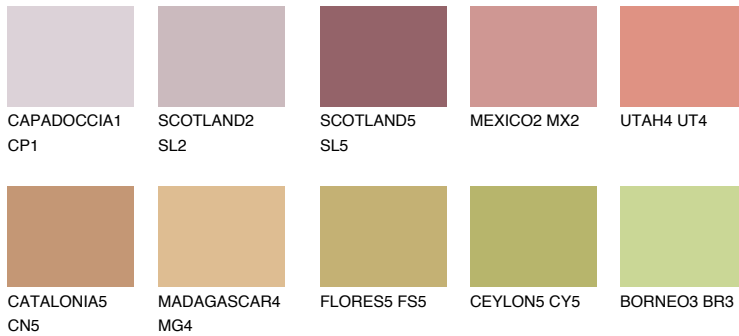

COLOUR DETAILS

NUBIA3 NA3

30% TSR 43%

Matching colours

COLOURS

INTENSE

For more information on plasters and paints, go to www.ceresit.en

*The presented colours refer to plasters and paints offered by Ceresit. Due to the use of digital techniques, the presented colours might not represent the original ones, thus they cannot be considered as a reliable colour presentation. We recommend checking the authentic colour samples.