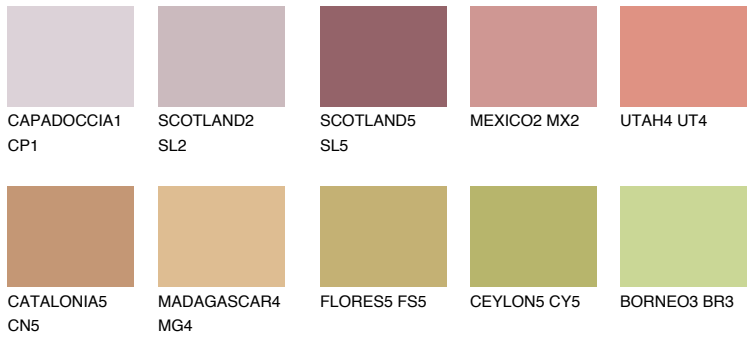

COLOUR DETAILS

NUBIA3 NA3

30% TSR 43%

Matching colours

COLOURS

INTENSE

For more information on plasters and paints, go to www.ceresit.en

*The presented colours refer to plasters and paints offered by Ceresit. Due to the use of digital techniques, the presented colours might not represent the original ones, thus they cannot be considered as a reliable colour presentation. We recommend checking the authentic colour samples.