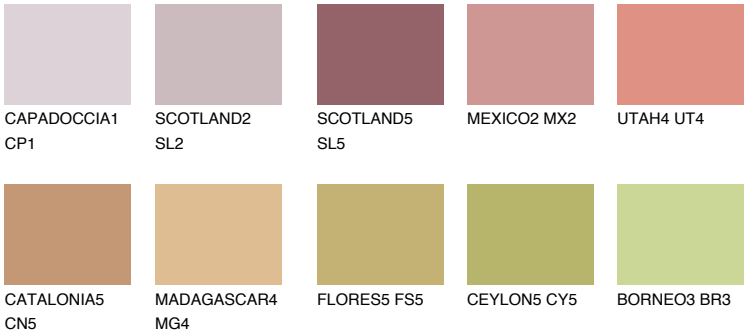

## NUBIA3 NA3

30% TSR 43%

### Matching colours

#### COLOURS

#### INTENSE

For more information on plasters and paints, go to [www.ceresit.en](http://www.ceresit.en)

\*The presented colours refer to plasters and paints offered by Ceresit. Due to the use of digital techniques, the presented colours might not represent the original ones, thus they cannot be considered as a reliable colour presentation. We recommend checking the authentic colour samples.