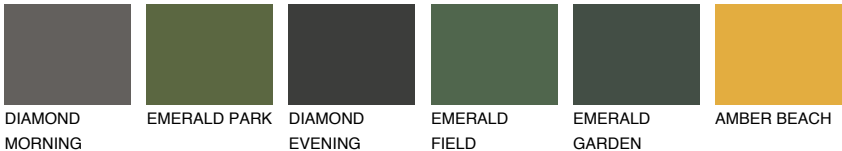

NUBIA3 NA3

30% TSR 43%

Matching colours

COLOURS

INTENSE

For more information on plasters and paints, go to www.ceresit.en

*The presented colours refer to plasters and paints offered by Ceresit. Due to the use of digital techniques, the presented colours might not represent the original ones, thus they cannot be considered as a reliable colour presentation. We recommend checking the authentic colour samples.