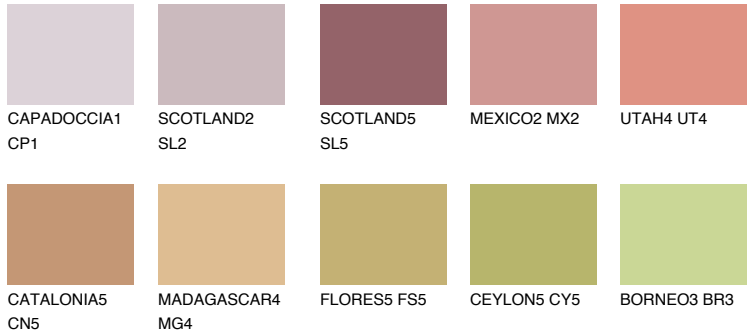

COLOUR DETAILS

NUBIA3 NA3

30% TSR 43%

Matching colours

COLOURS

INTENSE

For more information on plasters and paints, go to www.ceresit.en

*The presented colours refer to plasters and paints offered by Ceresit. Due to the use of digital techniques, the presented colours might not represent the original ones, thus they cannot be considered as a reliable colour presentation. We recommend checking the authentic colour samples.