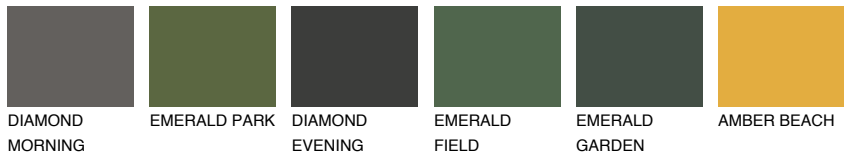

COLOUR DETAILS

NUBIA3 NA3

30% TSR 43%

Matching colours

COLOURS

INTENSE

For more information on plasters and paints, go to www.ceresit.en

*The presented colours refer to plasters and paints offered by Ceresit. Due to the use of digital techniques, the presented colours might not represent the original ones, thus they cannot be considered as a reliable colour presentation. We recommend checking the authentic colour samples.