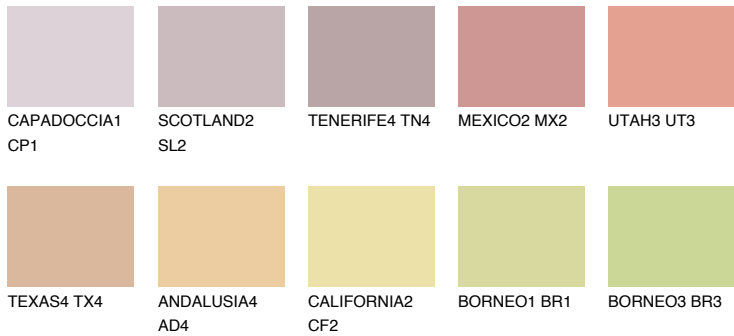

COLOUR DETAILS

NUBIA2 NA2

40% TSR 50%

Matching colours

COLOURS

INTENSE

For more information on plasters and paints, go to www.ceresit.en

*The presented colours refer to plasters and paints offered by Ceresit. Due to the use of digital techniques, the presented colours might not represent the original ones, thus they cannot be considered as a reliable colour presentation. We recommend checking the authentic colour samples.