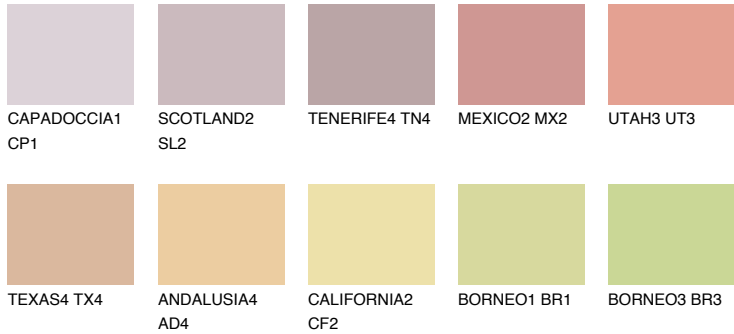

COLOUR DETAILS

NUBIA2 NA2

40% TSR 50%

Matching colours

COLOURS

INTENSE

For more information on plasters and paints, go to www.ceresit.en

*The presented colours refer to plasters and paints offered by Ceresit. Due to the use of digital techniques, the presented colours might not represent the original ones, thus they cannot be considered as a reliable colour presentation. We recommend checking the authentic colour samples.