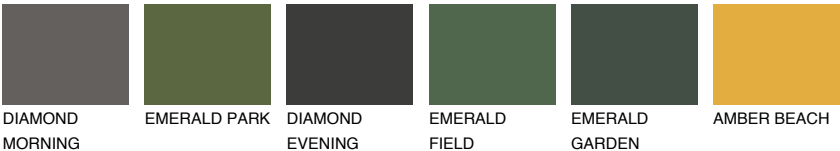

COLOUR DETAILS

NUBIA2 NA2

40% TSR 50%

Matching colours

COLOURS

INTENSE

For more information on plasters and paints, go to www.ceresit.en

*The presented colours refer to plasters and paints offered by Ceresit. Due to the use of digital techniques, the presented colours might not represent the original ones, thus they cannot be considered as a reliable colour presentation. We recommend checking the authentic colour samples.