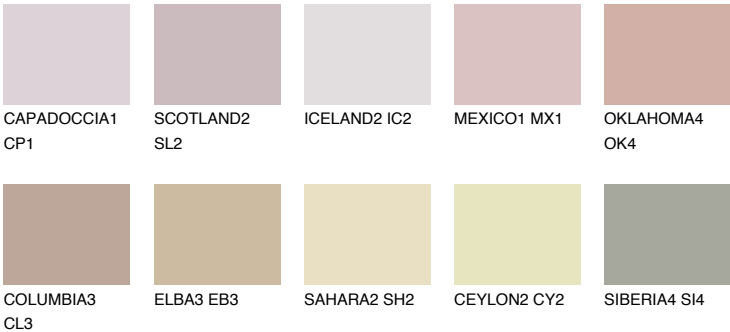

NUBIA1 NA1

48% **TSR** 51%

Matching colours

COLOURS

INTENSE

For more information on plasters and paints, go to www.ceresit.en

*The presented colours refer to plasters and paints offered by Ceresit. Due to the use of digital techniques, the presented colours might not represent the original ones, thus they cannot be considered as a reliable colour presentation. We recommend checking the authentic colour samples.