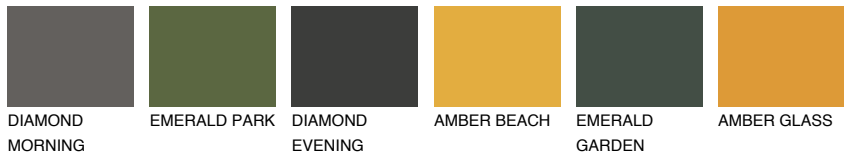

COLOUR DETAILS

NUBIA1 NA1

48% **TSR** 51%

Matching colours

COLOURS

INTENSE

For more information on plasters and paints, go to www.ceresit.en

*The presented colours refer to plasters and paints offered by Ceresit. Due to the use of digital techniques, the presented colours might not represent the original ones, thus they cannot be considered as a reliable colour presentation. We recommend checking the authentic colour samples.