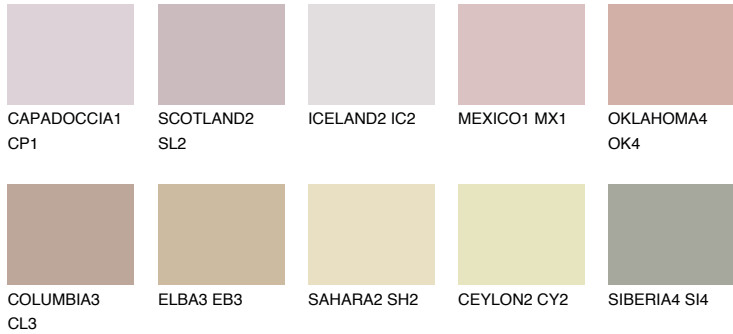

COLOUR DETAILS

NUBIA1 NA1

48% **TSR** 51%

Matching colours

COLOURS

INTENSE

For more information on plasters and paints, go to www.ceresit.en

*The presented colours refer to plasters and paints offered by Ceresit. Due to the use of digital techniques, the presented colours might not represent the original ones, thus they cannot be considered as a reliable colour presentation. We recommend checking the authentic colour samples.