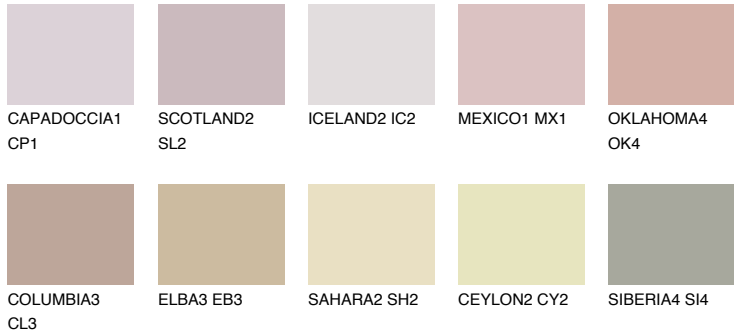

COLOUR DETAILS

NUBIA1 NA1

48% TSR 51%

Matching colours

COLOURS

INTENSE

For more information on plasters and paints, go to www.ceresit.en

*The presented colours refer to plasters and paints offered by Ceresit. Due to the use of digital techniques, the presented colours might not represent the original ones, thus they cannot be considered as a reliable colour presentation. We recommend checking the authentic colour samples.