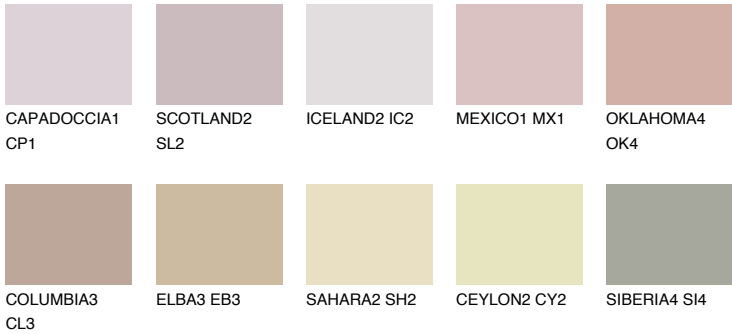

NUBIA1 NA1

48% **TSR** 51%

Matching colours

COLOURS

INTENSE

For more information on plasters and paints, go to www.ceresit.en

*The presented colours refer to plasters and paints offered by Ceresit. Due to the use of digital techniques, the presented colours might not represent the original ones, thus they cannot be considered as a reliable colour presentation. We recommend checking the authentic colour samples.