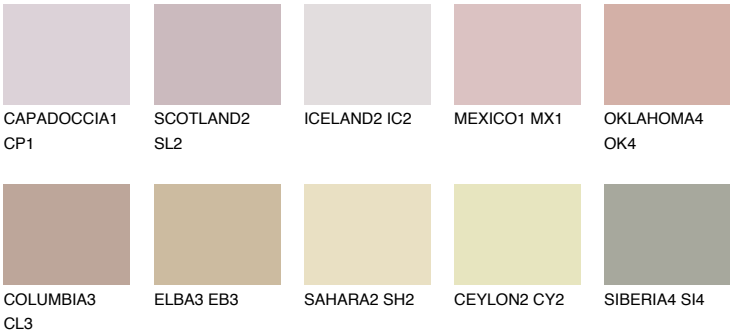

# COLOUR DETAILS

## NUBIA1 NA1

48% **TSR** 51%

### Matching colours

#### COLOURS