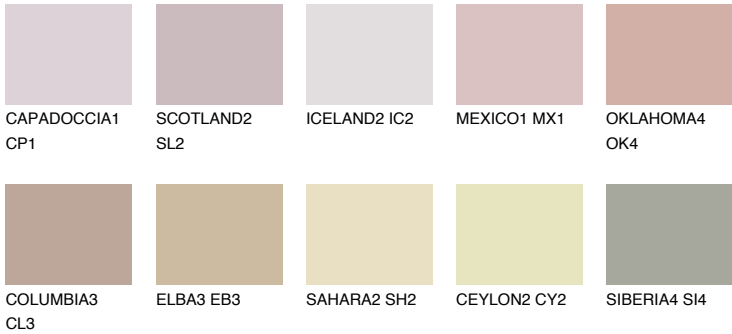

# COLOUR DETAILS

## NUBIA1 NA1

48% **TSR** 51%

### Matching colours

#### COLOURS