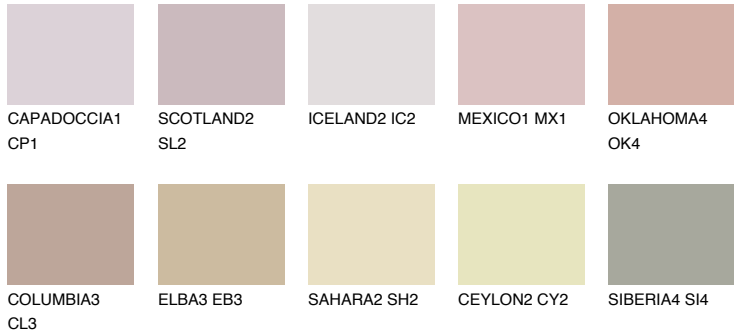

COLOUR DETAILS

NUBIA1 NA1

48% **TSR** 51%

Matching colours

COLOURS

INTENSE

For more information on plasters and paints, go to www.ceresit.en

*The presented colours refer to plasters and paints offered by Ceresit. Due to the use of digital techniques, the presented colours might not represent the original ones, thus they cannot be considered as a reliable colour presentation. We recommend checking the authentic colour samples.