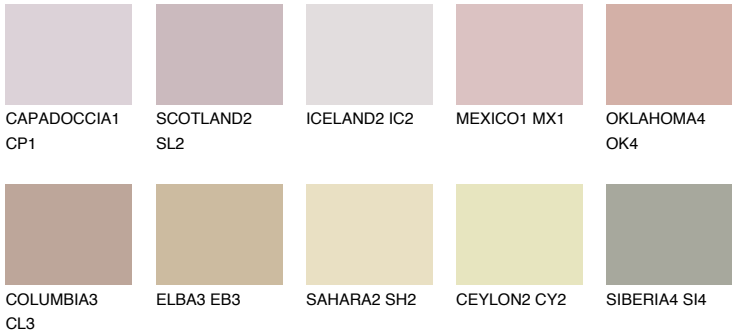

COLOUR DETAILS

NUBIA1 NA1

48% TSR 51%

Matching colours

COLOURS

INTENSE

For more information on plasters and paints, go to www.ceresit.en

*The presented colours refer to plasters and paints offered by Ceresit. Due to the use of digital techniques, the presented colours might not represent the original ones, thus they cannot be considered as a reliable colour presentation. We recommend checking the authentic colour samples.