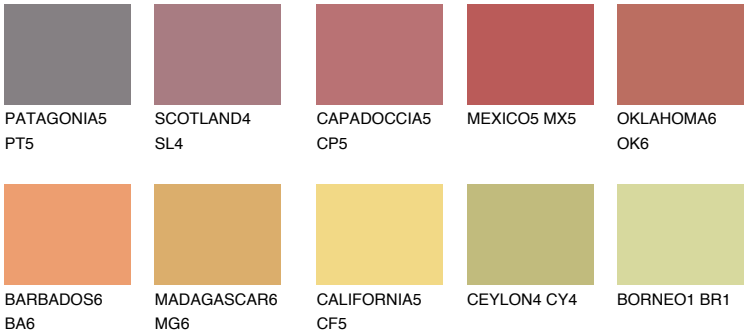

INDIANA6 IN6

29% **TSR** 51%

Matching colours

COLOURS

INTENSE

For more information on plasters and paints, go to www.ceresit.en

*The presented colours refer to plasters and paints offered by Ceresit. Due to the use of digital techniques, the presented colours might not represent the original ones, thus they cannot be considered as a reliable colour presentation. We recommend checking the authentic colour samples.