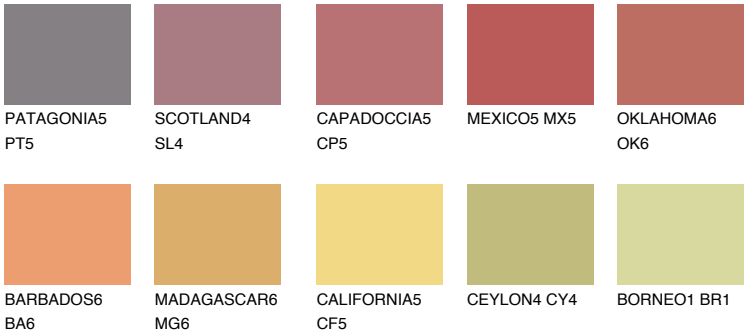

INDIANA6 IN6

☀️ 29% **TSR** 51%

Matching colours

COLOURS

INTENSE

For more information on plasters and paints, go to www.ceresit.en

*The presented colours refer to plasters and paints offered by Ceresit. Due to the use of digital techniques, the presented colours might not represent the original ones, thus they cannot be considered as a reliable colour presentation. We recommend checking the authentic colour samples.