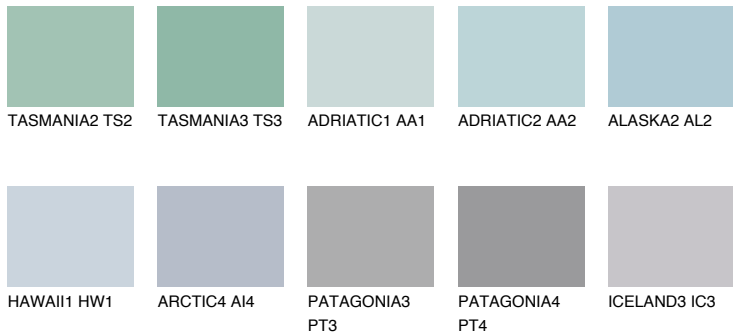

COLOUR DETAILS

PACIFIC3 PC3

61% TSR 63%

Matching colours

COLOURS

INTENSE

For more information on plasters and paints, go to www.ceresit.en

*The presented colours refer to plasters and paints offered by Ceresit. Due to the use of digital techniques, the presented colours might not represent the original ones, thus they cannot be considered as a reliable colour presentation. We recommend checking the authentic colour samples.