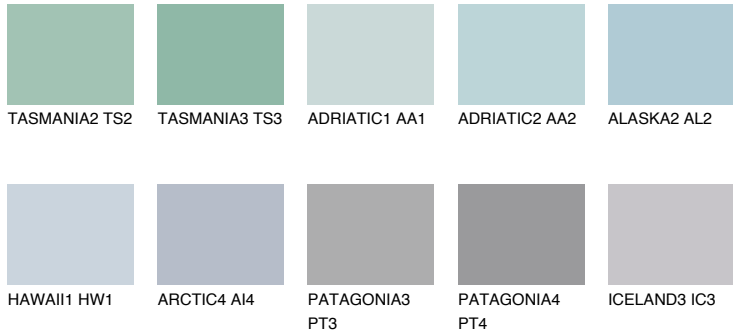

COLOUR DETAILS

PACIFIC3 PC3

61% TSR 63%

Matching colours

COLOURS

INTENSE

For more information on plasters and paints, go to www.ceresit.en

*The presented colours refer to plasters and paints offered by Ceresit. Due to the use of digital techniques, the presented colours might not represent the original ones, thus they cannot be considered as a reliable colour presentation. We recommend checking the authentic colour samples.