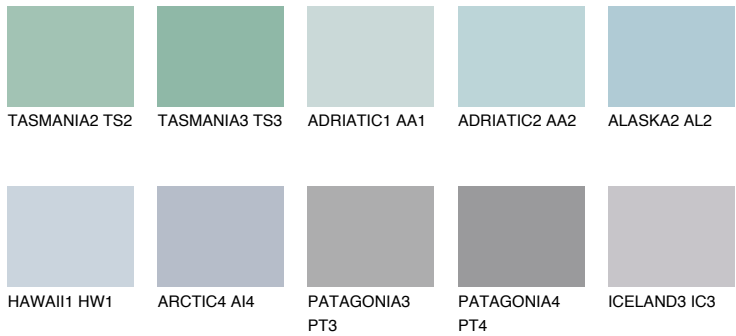

COLOUR DETAILS

PACIFIC3 PC3

61% TSR 63%

Matching colours

COLOURS

INTENSE

For more information on plasters and paints, go to www.ceresit.en

*The presented colours refer to plasters and paints offered by Ceresit. Due to the use of digital techniques, the presented colours might not represent the original ones, thus they cannot be considered as a reliable colour presentation. We recommend checking the authentic colour samples.