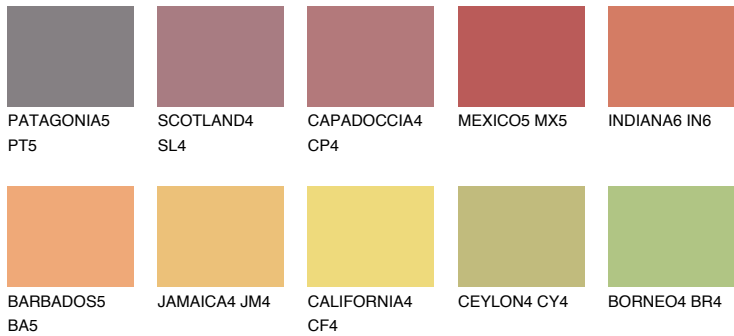

# COLOUR DETAILS

### Matching colours

#### COLOURS

#### INTENSE

For more information on plasters and paints, go to [www.ceresit.en](http://www.ceresit.en)

\*The presented colours refer to plasters and paints offered by Ceresit. Due to the use of digital techniques, the presented colours might not represent the original ones, thus they cannot be considered as a reliable colour presentation. We recommend checking the authentic colour samples.