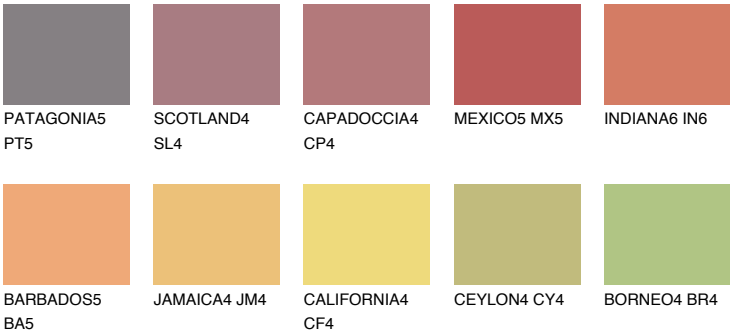

INDIANA5 IN5

39% **TSR** 58%

Matching colours

COLOURS

INTENSE

For more information on plasters and paints, go to www.ceresit.en

*The presented colours refer to plasters and paints offered by Ceresit. Due to the use of digital techniques, the presented colours might not represent the original ones, thus they cannot be considered as a reliable colour presentation. We recommend checking the authentic colour samples.