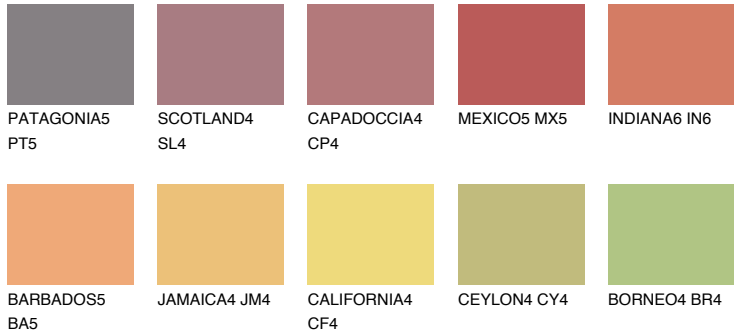

COLOUR DETAILS

INDIANA5 IN5

39% **TSR** 58%

Matching colours

COLOURS

INTENSE

For more information on plasters and paints, go to www.ceresit.en

*The presented colours refer to plasters and paints offered by Ceresit. Due to the use of digital techniques, the presented colours might not represent the original ones, thus they cannot be considered as a reliable colour presentation. We recommend checking the authentic colour samples.