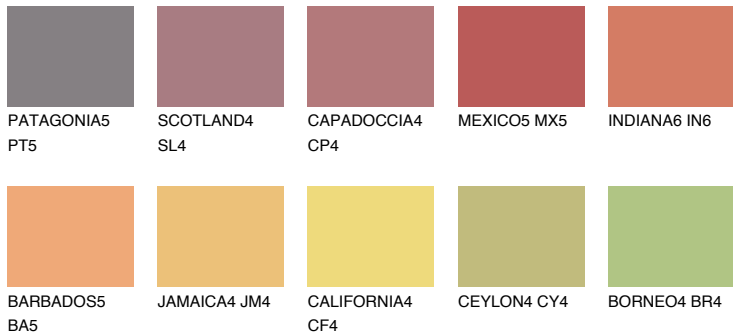

COLOUR DETAILS

INDIANA5 IN5

39% TSR 58%

Matching colours

COLOURS

INTENSE

For more information on plasters and paints, go to www.ceresit.en

*The presented colours refer to plasters and paints offered by Ceresit. Due to the use of digital techniques, the presented colours might not represent the original ones, thus they cannot be considered as a reliable colour presentation. We recommend checking the authentic colour samples.