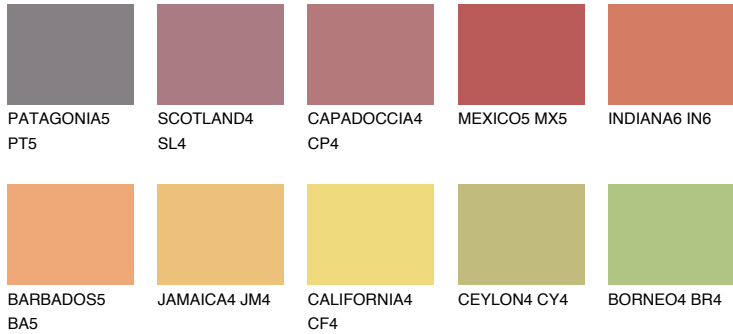

COLOUR DETAILS

INDIANA5 IN5

39% **TSR** 58%

Matching colours

COLOURS

INTENSE

For more information on plasters and paints, go to www.ceresit.en

*The presented colours refer to plasters and paints offered by Ceresit. Due to the use of digital techniques, the presented colours might not represent the original ones, thus they cannot be considered as a reliable colour presentation. We recommend checking the authentic colour samples.