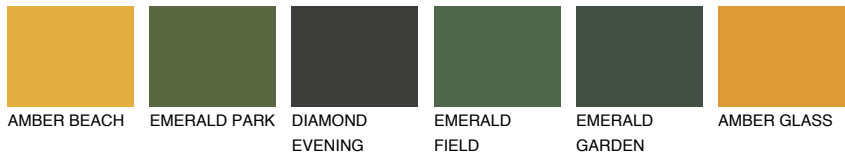

COLOUR DETAILS

INDIANA4 IN4

45% TSR 57%

Matching colours

COLOURS

INTENSE

For more information on plasters and paints, go to www.ceresit.en

*The presented colours refer to plasters and paints offered by Ceresit. Due to the use of digital techniques, the presented colours might not represent the original ones, thus they cannot be considered as a reliable colour presentation. We recommend checking the authentic colour samples.