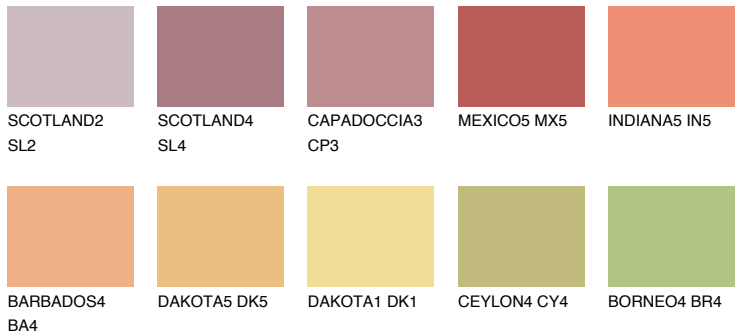

COLOUR DETAILS

INDIANA4 IN4

45% TSR 57%

Matching colours

COLOURS

INTENSE

For more information on plasters and paints, go to www.ceresit.en

*The presented colours refer to plasters and paints offered by Ceresit. Due to the use of digital techniques, the presented colours might not represent the original ones, thus they cannot be considered as a reliable colour presentation. We recommend checking the authentic colour samples.