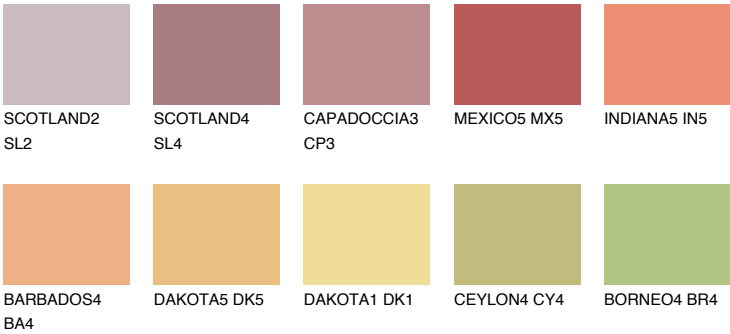

COLOUR DETAILS

INDIANA4 IN4

45% TSR 57%

Matching colours

COLOURS

INTENSE

For more information on plasters and paints, go to www.ceresit.en

*The presented colours refer to plasters and paints offered by Ceresit. Due to the use of digital techniques, the presented colours might not represent the original ones, thus they cannot be considered as a reliable colour presentation. We recommend checking the authentic colour samples.