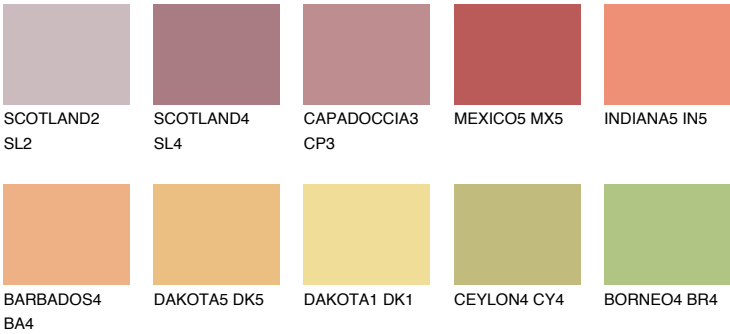

## INDIANA4 IN4

45% **TSR** 57%

### Matching colours

#### COLOURS

#### INTENSE

For more information on plasters and paints, go to [www.ceresit.en](http://www.ceresit.en)

\*The presented colours refer to plasters and paints offered by Ceresit. Due to the use of digital techniques, the presented colours might not represent the original ones, thus they cannot be considered as a reliable colour presentation. We recommend checking the authentic colour samples.