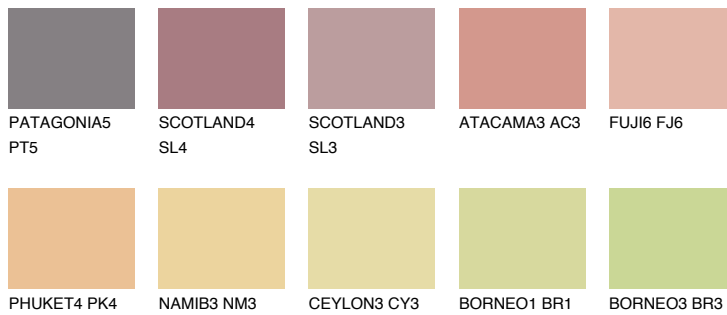

COLOUR DETAILS

INDIANA3 IN3

54% TSR 60%

Matching colours

COLOURS

INTENSE

For more information on plasters and paints, go to
www.ceresit.en

*The presented colours refer to plasters and paints offered by Ceresit. Due to the use of digital techniques, the presented colours might not represent the original ones, thus they cannot be considered as a reliable colour presentation. We recommend checking the authentic colour samples.