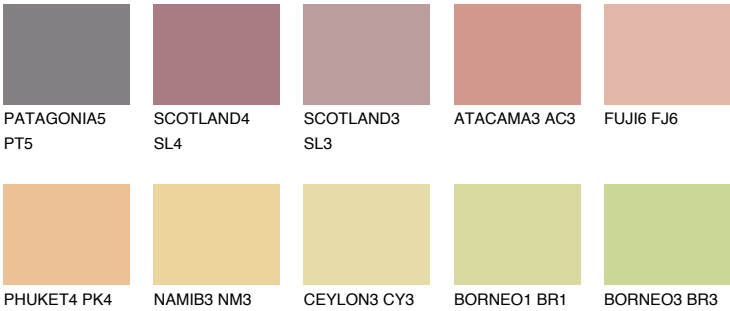

COLOUR DETAILS

INDIANA3 IN3

54% TSR 60%

Matching colours

COLOURS

INTENSE

For more information on plasters and paints, go to www.ceresit.en

*The presented colours refer to plasters and paints offered by Ceresit. Due to the use of digital techniques, the presented colours might not represent the original ones, thus they cannot be considered as a reliable colour presentation. We recommend checking the authentic colour samples.