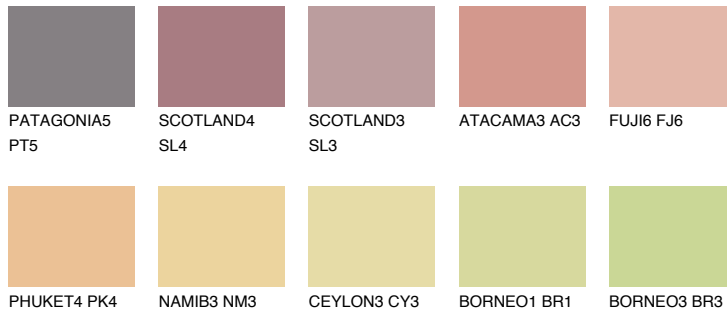

COLOUR DETAILS

INDIANA3 IN3

54% TSR 60%

Matching colours

COLOURS

INTENSE

For more information on plasters and paints, go to www.ceresit.en

*The presented colours refer to plasters and paints offered by Ceresit. Due to the use of digital techniques, the presented colours might not represent the original ones, thus they cannot be considered as a reliable colour presentation. We recommend checking the authentic colour samples.