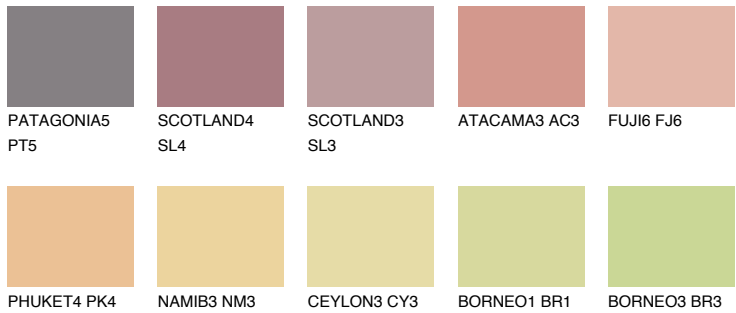

COLOUR DETAILS

INDIANA3 IN3

54% TSR 60%

Matching colours

COLOURS

INTENSE

For more information on plasters and paints, go to www.ceresit.en

*The presented colours refer to plasters and paints offered by Ceresit. Due to the use of digital techniques, the presented colours might not represent the original ones, thus they cannot be considered as a reliable colour presentation. We recommend checking the authentic colour samples.