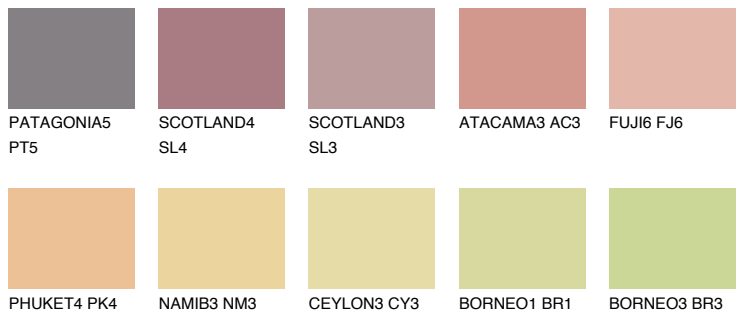

COLOUR DETAILS

INDIANA3 IN3

54% TSR 60%

Matching colours

COLOURS

INTENSE

For more information on plasters and paints, go to www.ceresit.en

*The presented colours refer to plasters and paints offered by Ceresit. Due to the use of digital techniques, the presented colours might not represent the original ones, thus they cannot be considered as a reliable colour presentation. We recommend checking the authentic colour samples.