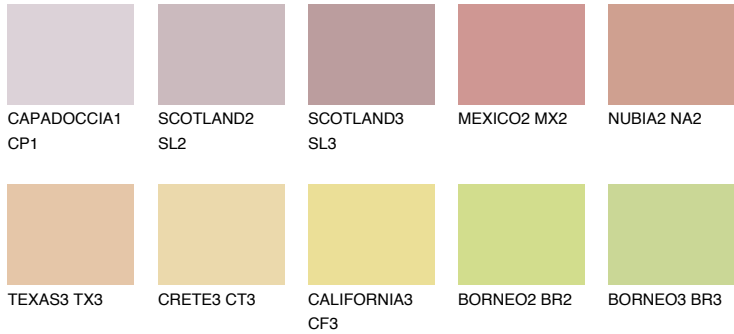

COLOUR DETAILS

INDIANA2 IN2

59% TSR 63%

Matching colours

COLOURS

INTENSE

For more information on plasters and paints, go to www.ceresit.en

*The presented colours refer to plasters and paints offered by Ceresit. Due to the use of digital techniques, the presented colours might not represent the original ones, thus they cannot be considered as a reliable colour presentation. We recommend checking the authentic colour samples.