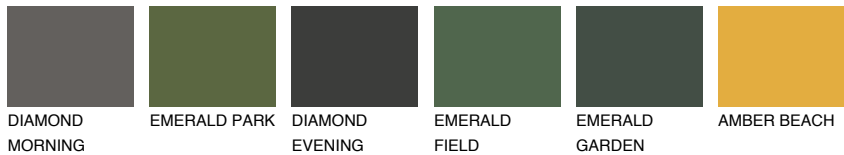

COLOUR DETAILS

INDIANA2 IN2

59% TSR 63%

Matching colours

COLOURS

INTENSE

For more information on plasters and paints, go to www.ceresit.en

*The presented colours refer to plasters and paints offered by Ceresit. Due to the use of digital techniques, the presented colours might not represent the original ones, thus they cannot be considered as a reliable colour presentation. We recommend checking the authentic colour samples.