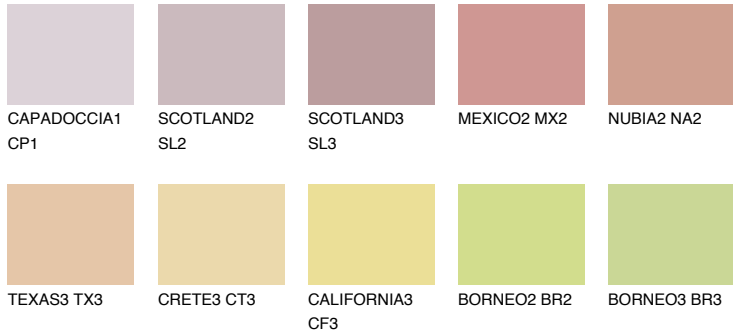

COLOUR DETAILS

INDIANA2 IN2

59% TSR 63%

Matching colours

COLOURS

INTENSE

For more information on plasters and paints, go to www.ceresit.en

*The presented colours refer to plasters and paints offered by Ceresit. Due to the use of digital techniques, the presented colours might not represent the original ones, thus they cannot be considered as a reliable colour presentation. We recommend checking the authentic colour samples.