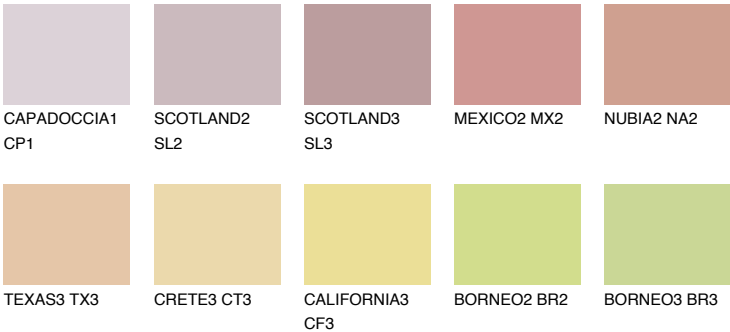

COLOUR DETAILS

INDIANA2 IN2

59% TSR 63%

Matching colours

COLOURS

INTENSE

For more information on plasters and paints, go to www.ceresit.en

*The presented colours refer to plasters and paints offered by Ceresit. Due to the use of digital techniques, the presented colours might not represent the original ones, thus they cannot be considered as a reliable colour presentation. We recommend checking the authentic colour samples.