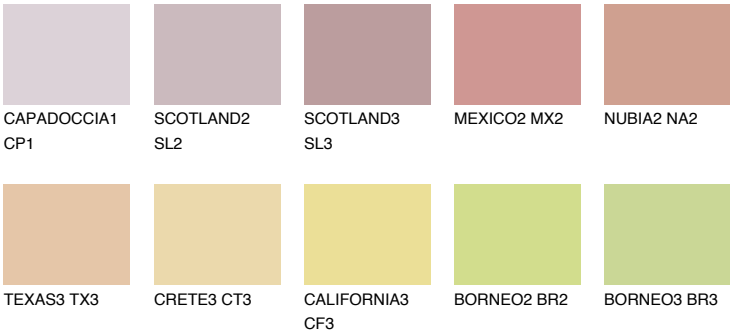

COLOUR DETAILS

INDIANA2 IN2

59% TSR 63%

Matching colours

COLOURS

INTENSE

For more information on plasters and paints, go to www.ceresit.en

*The presented colours refer to plasters and paints offered by Ceresit. Due to the use of digital techniques, the presented colours might not represent the original ones, thus they cannot be considered as a reliable colour presentation. We recommend checking the authentic colour samples.