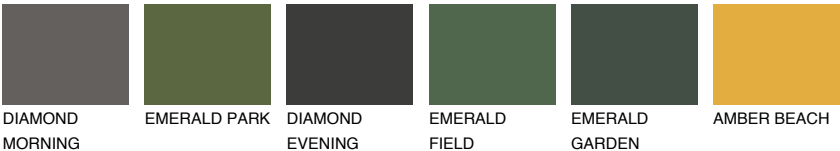

COLOUR DETAILS

INDIANA2 IN2

59% TSR 63%

Matching colours

COLOURS

INTENSE

For more information on plasters and paints, go to www.ceresit.en

*The presented colours refer to plasters and paints offered by Ceresit. Due to the use of digital techniques, the presented colours might not represent the original ones, thus they cannot be considered as a reliable colour presentation. We recommend checking the authentic colour samples.