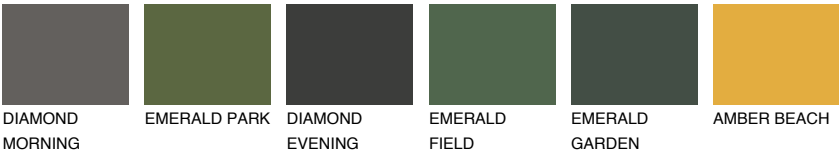

COLOUR DETAILS

INDIANA2 IN2

59% TSR 63%

Matching colours

COLOURS

INTENSE

For more information on plasters and paints, go to www.ceresit.en

*The presented colours refer to plasters and paints offered by Ceresit. Due to the use of digital techniques, the presented colours might not represent the original ones, thus they cannot be considered as a reliable colour presentation. We recommend checking the authentic colour samples.