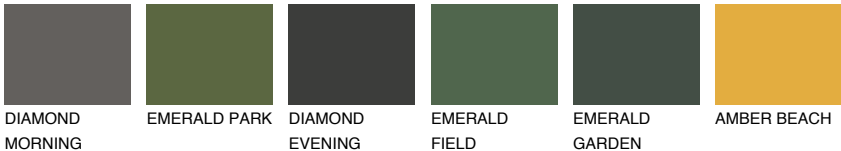

COLOUR DETAILS

INDIANA2 IN2

59% TSR 63%

Matching colours

COLOURS

INTENSE

For more information on plasters and paints, go to www.ceresit.en

*The presented colours refer to plasters and paints offered by Ceresit. Due to the use of digital techniques, the presented colours might not represent the original ones, thus they cannot be considered as a reliable colour presentation. We recommend checking the authentic colour samples.