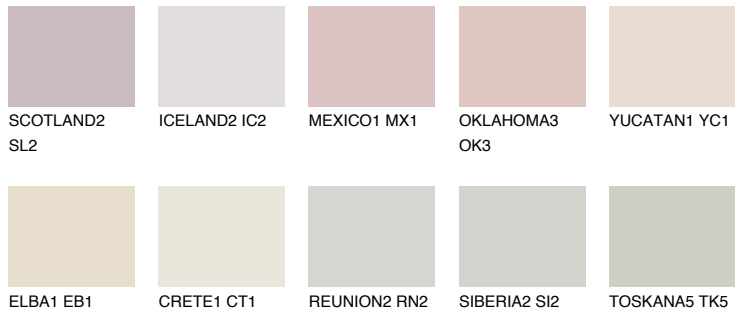

COLOUR DETAILS

INDIANA1 IN1

74% TSR 70%

Matching colours

COLOURS

INTENSE

For more information on plasters and paints, go to www.ceresit.en

*The presented colours refer to plasters and paints offered by Ceresit. Due to the use of digital techniques, the presented colours might not represent the original ones, thus they cannot be considered as a reliable colour presentation. We recommend checking the authentic colour samples.