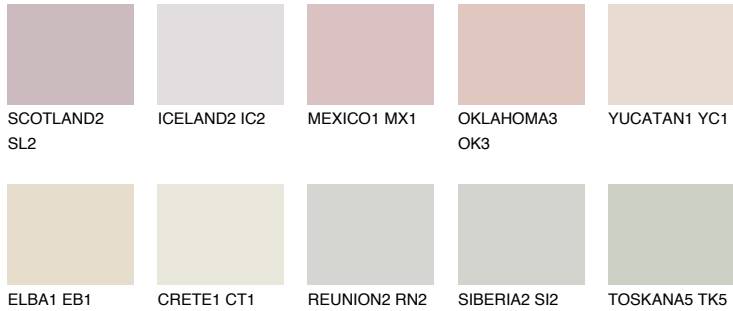

COLOUR DETAILS

INDIANA1 IN1

74% TSR 70%

Matching colours

COLOURS

INTENSE

For more information on plasters and paints, go to www.ceresit.en

*The presented colours refer to plasters and paints offered by Ceresit. Due to the use of digital techniques, the presented colours might not represent the original ones, thus they cannot be considered as a reliable colour presentation. We recommend checking the authentic colour samples.