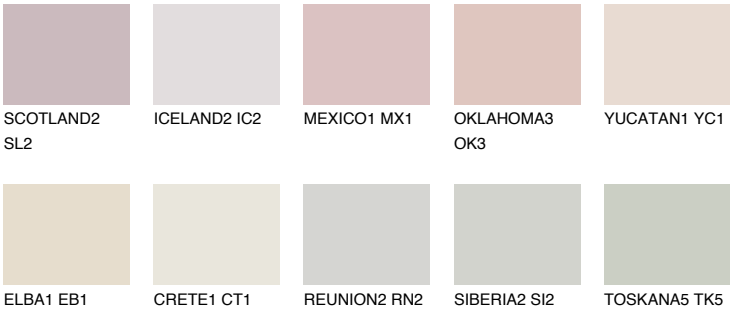

COLOUR DETAILS

INDIANA1 IN1

74% TSR 70%

Matching colours

COLOURS

INTENSE

For more information on plasters and paints, go to www.ceresit.en

*The presented colours refer to plasters and paints offered by Ceresit. Due to the use of digital techniques, the presented colours might not represent the original ones, thus they cannot be considered as a reliable colour presentation. We recommend checking the authentic colour samples.