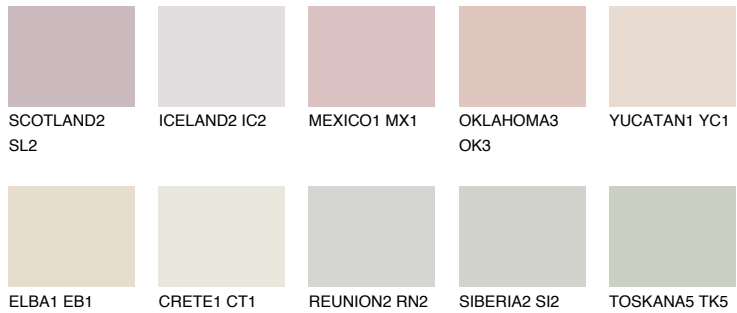

COLOUR DETAILS

INDIANA1 IN1

74% TSR 70%

Matching colours

COLOURS

INTENSE

For more information on plasters and paints, go to www.ceresit.en

*The presented colours refer to plasters and paints offered by Ceresit. Due to the use of digital techniques, the presented colours might not represent the original ones, thus they cannot be considered as a reliable colour presentation. We recommend checking the authentic colour samples.