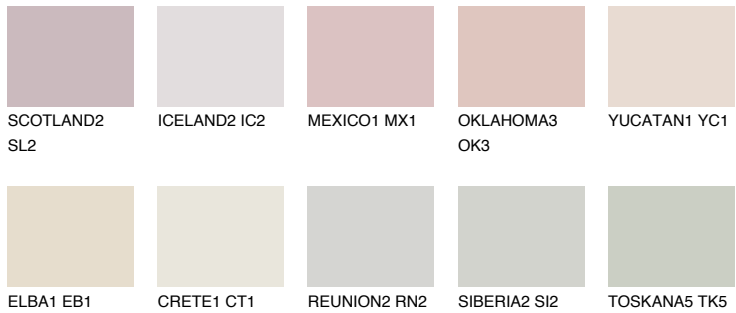

COLOUR DETAILS

INDIANA1 IN1

74% TSR 70%

Matching colours

COLOURS

INTENSE

For more information on plasters and paints, go to www.ceresit.en

*The presented colours refer to plasters and paints offered by Ceresit. Due to the use of digital techniques, the presented colours might not represent the original ones, thus they cannot be considered as a reliable colour presentation. We recommend checking the authentic colour samples.