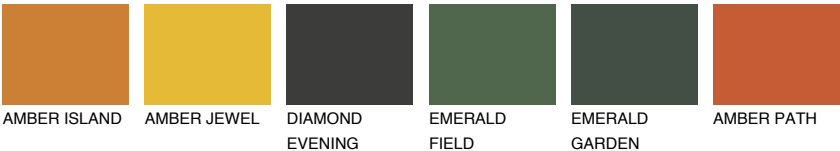

ATACAMA6 AC6

18% **TSR** 42%

Matching colours

COLOURS

INTENSE

For more information on plasters and paints, go to www.ceresit.en

*The presented colours refer to plasters and paints offered by Ceresit. Due to the use of digital techniques, the presented colours might not represent the original ones, thus they cannot be considered as a reliable colour presentation. We recommend checking the authentic colour samples.