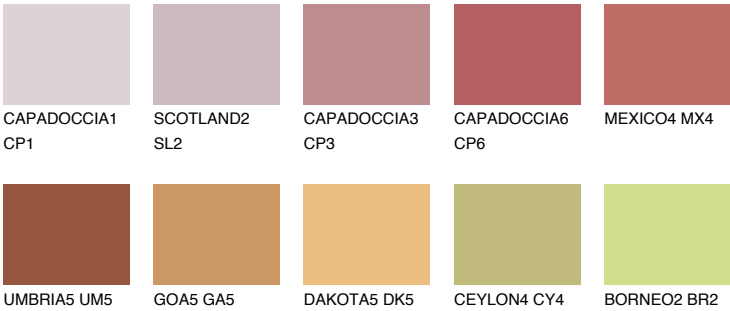

ATACAMA6 AC6

18% **TSR** 42%

Matching colours

COLOURS

INTENSE

For more information on plasters and paints, go to www.ceresit.en

*The presented colours refer to plasters and paints offered by Ceresit. Due to the use of digital techniques, the presented colours might not represent the original ones, thus they cannot be considered as a reliable colour presentation. We recommend checking the authentic colour samples.