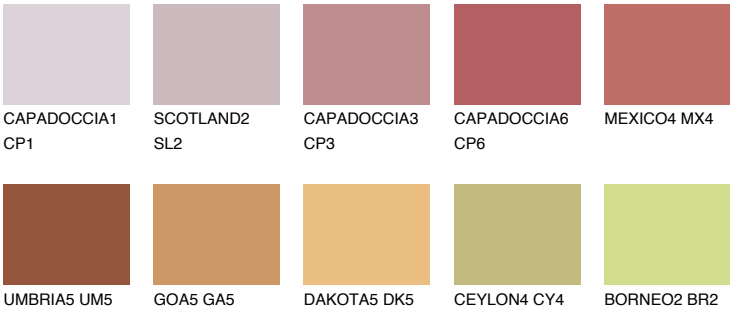

## ATACAMA6 AC6

☀️ 18%    **TSR 42%**

### Matching colours

#### COLOURS

#### INTENSE

For more information on plasters and paints, go to  
[www.ceresit.en](http://www.ceresit.en)

\*The presented colours refer to plasters and paints offered by Ceresit. Due to the use of digital techniques, the presented colours might not represent the original ones, thus they cannot be considered as a reliable colour presentation. We recommend checking the authentic colour samples.