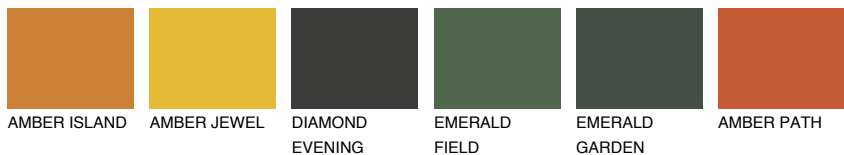

COLOUR DETAILS

ATACAMA6 AC6

18% TSR 42%

Matching colours

COLOURS

INTENSE

For more information on plasters and paints, go to www.ceresit.en

*The presented colours refer to plasters and paints offered by Ceresit. Due to the use of digital techniques, the presented colours might not represent the original ones, thus they cannot be considered as a reliable colour presentation. We recommend checking the authentic colour samples.