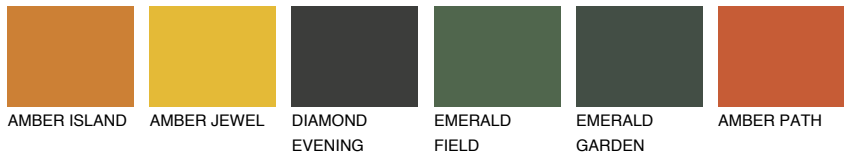

COLOUR DETAILS

ATACAMA6 AC6

☀️ 18%   **TSR 42%**

Matching colours

COLOURS

INTENSE

For more information on plasters and paints, go to www.ceresit.en

*The presented colours refer to plasters and paints offered by Ceresit. Due to the use of digital techniques, the presented colours might not represent the original ones, thus they cannot be considered as a reliable colour presentation. We recommend checking the authentic colour samples.