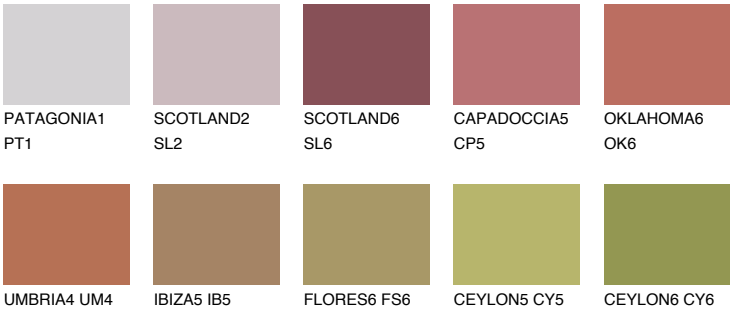

ATACAMA5 AC5

☀ 22% **TSR** 44%

Matching colours

COLOURS

INTENSE

For more information on plasters and paints, go to
www.ceresit.en

*The presented colours refer to plasters and paints offered by Ceresit. Due to the use of digital techniques, the presented colours might not represent the original ones, thus they cannot be considered as a reliable colour presentation. We recommend checking the authentic colour samples.