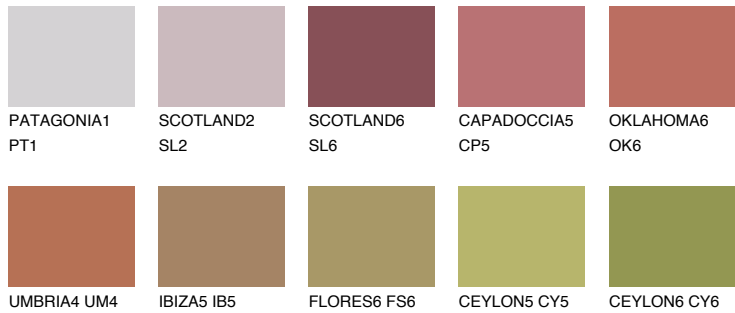

COLOUR DETAILS

ATACAMA5 AC5

22% TSR 44%

Matching colours

COLOURS

INTENSE

For more information on plasters and paints, go to www.ceresit.en

*The presented colours refer to plasters and paints offered by Ceresit. Due to the use of digital techniques, the presented colours might not represent the original ones, thus they cannot be considered as a reliable colour presentation. We recommend checking the authentic colour samples.