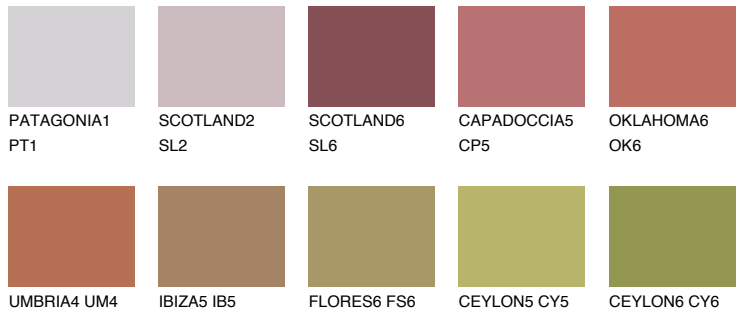

COLOUR DETAILS

ATACAMA5 AC5

☀️ 22% **TSR 44%**

Matching colours

COLOURS

INTENSE

For more information on plasters and paints, go to www.ceresit.en

*The presented colours refer to plasters and paints offered by Ceresit. Due to the use of digital techniques, the presented colours might not represent the original ones, thus they cannot be considered as a reliable colour presentation. We recommend checking the authentic colour samples.