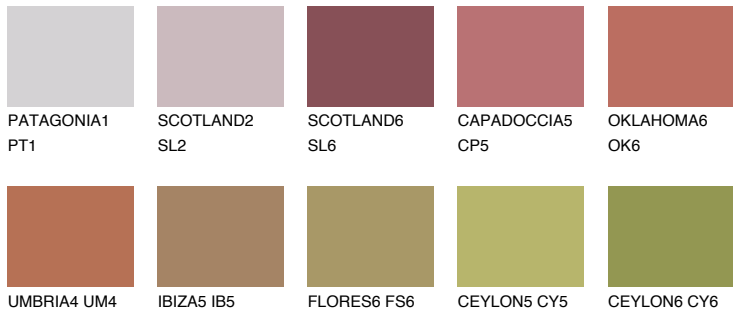

COLOUR DETAILS

ATACAMA5 AC5

22% TSR 44%

Matching colours

COLOURS

INTENSE

For more information on plasters and paints, go to www.ceresit.en

*The presented colours refer to plasters and paints offered by Ceresit. Due to the use of digital techniques, the presented colours might not represent the original ones, thus they cannot be considered as a reliable colour presentation. We recommend checking the authentic colour samples.