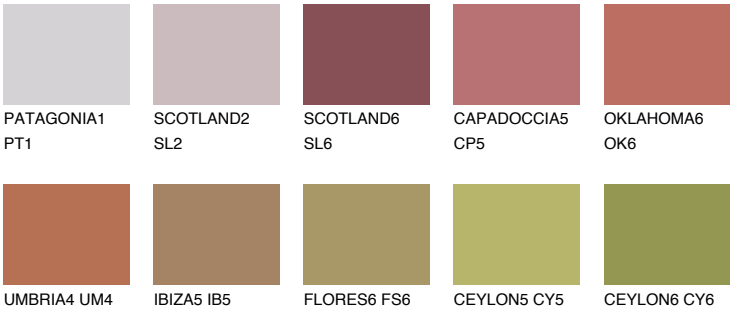

ATACAMA5 AC5

22% **TSR** 44%

Matching colours

COLOURS

INTENSE

For more information on plasters and paints, go to www.ceresit.en

*The presented colours refer to plasters and paints offered by Ceresit. Due to the use of digital techniques, the presented colours might not represent the original ones, thus they cannot be considered as a reliable colour presentation. We recommend checking the authentic colour samples.