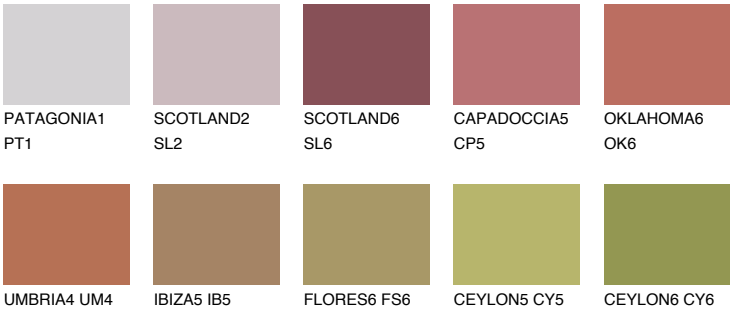

ATACAMA5 AC5

☀️ 22% **TSR 44%**

Matching colours

COLOURS

INTENSE

For more information on plasters and paints, go to
www.ceresit.en

*The presented colours refer to plasters and paints offered by Ceresit. Due to the use of digital techniques, the presented colours might not represent the original ones, thus they cannot be considered as a reliable colour presentation. We recommend checking the authentic colour samples.