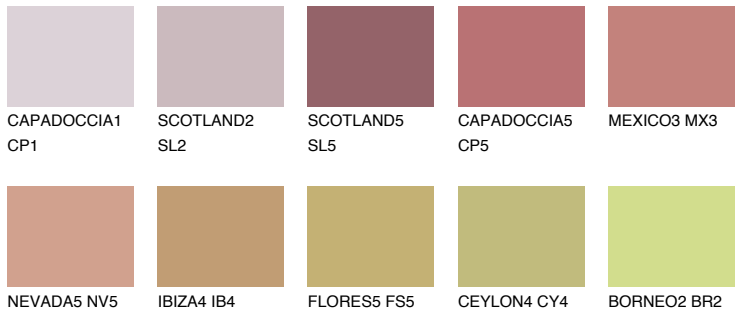

COLOUR DETAILS

ATACAMA4 AC4

☀ 29% **TSR** 50%

Matching colours

COLOURS

INTENSE

For more information on plasters and paints, go to www.ceresit.en

*The presented colours refer to plasters and paints offered by Ceresit. Due to the use of digital techniques, the presented colours might not represent the original ones, thus they cannot be considered as a reliable colour presentation. We recommend checking the authentic colour samples.