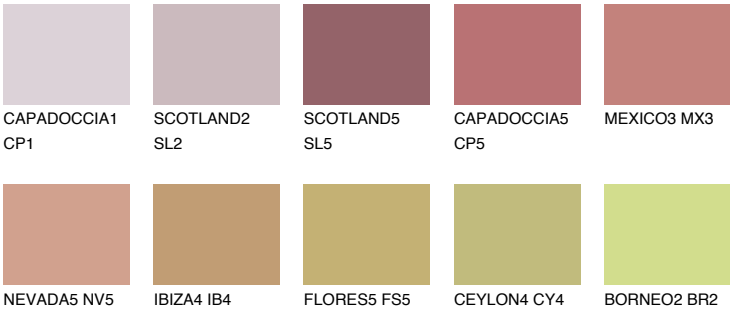

ATACAMA4 AC4

☀ 29% **TSR 50%**

Matching colours

COLOURS

INTENSE

For more information on plasters and paints, go to
www.ceresit.en

*The presented colours refer to plasters and paints offered by Ceresit. Due to the use of digital techniques, the presented colours might not represent the original ones, thus they cannot be considered as a reliable colour presentation. We recommend checking the authentic colour samples.