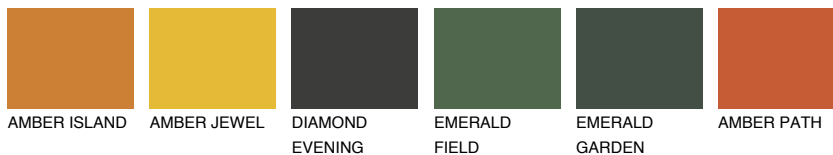

COLOUR DETAILS

ATACAMA4 AC4

☀ 29% **TSR** 50%

Matching colours

COLOURS

INTENSE

For more information on plasters and paints, go to www.ceresit.en

*The presented colours refer to plasters and paints offered by Ceresit. Due to the use of digital techniques, the presented colours might not represent the original ones, thus they cannot be considered as a reliable colour presentation. We recommend checking the authentic colour samples.