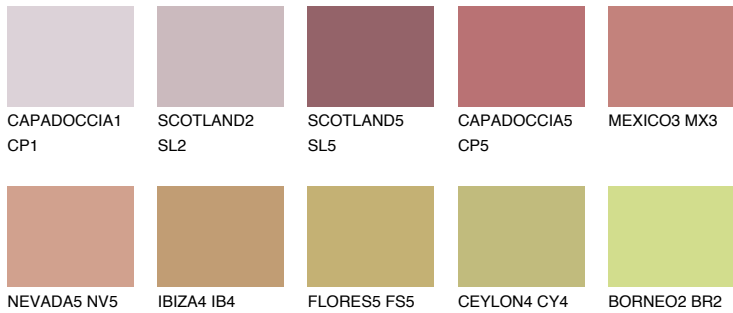

COLOUR DETAILS

ATACAMA4 AC4

☀ 29% **TSR** 50%

Matching colours

COLOURS

INTENSE

For more information on plasters and paints, go to www.ceresit.en

*The presented colours refer to plasters and paints offered by Ceresit. Due to the use of digital techniques, the presented colours might not represent the original ones, thus they cannot be considered as a reliable colour presentation. We recommend checking the authentic colour samples.