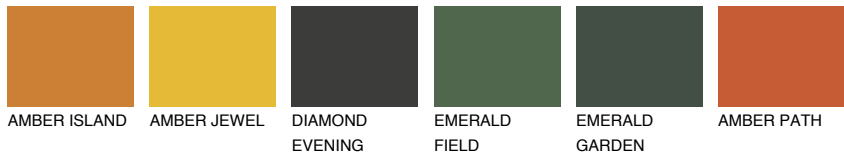

COLOUR DETAILS

ATACAMA4 AC4

☀ 29% **TSR** 50%

Matching colours

COLOURS

INTENSE

For more information on plasters and paints, go to www.ceresit.en

*The presented colours refer to plasters and paints offered by Ceresit. Due to the use of digital techniques, the presented colours might not represent the original ones, thus they cannot be considered as a reliable colour presentation. We recommend checking the authentic colour samples.