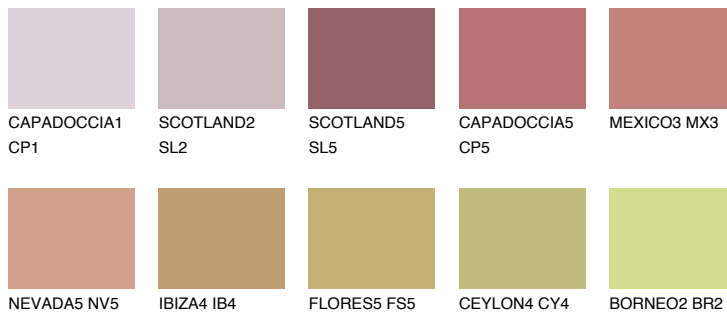

COLOUR DETAILS

ATACAMA4 AC4

☀ 29% **TSR** 50%

Matching colours

COLOURS

INTENSE

For more information on plasters and paints, go to www.ceresit.en

*The presented colours refer to plasters and paints offered by Ceresit. Due to the use of digital techniques, the presented colours might not represent the original ones, thus they cannot be considered as a reliable colour presentation. We recommend checking the authentic colour samples.