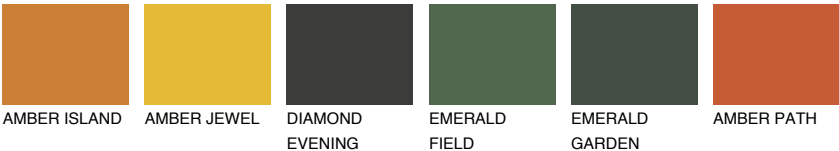

ATACAMA4 AC4

☀ 29% **TSR 50%**

Matching colours

COLOURS

INTENSE

For more information on plasters and paints, go to
www.ceresit.en

*The presented colours refer to plasters and paints offered by Ceresit. Due to the use of digital techniques, the presented colours might not represent the original ones, thus they cannot be considered as a reliable colour presentation. We recommend checking the authentic colour samples.