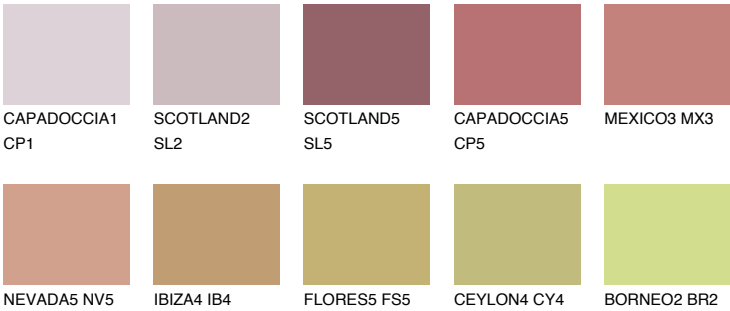

## ATACAMA4 AC4

☀ 29%    **TSR 50%**

### Matching colours

#### COLOURS

#### INTENSE

For more information on plasters and paints, go to [www.ceresit.en](http://www.ceresit.en)

\*The presented colours refer to plasters and paints offered by Ceresit. Due to the use of digital techniques, the presented colours might not represent the original ones, thus they cannot be considered as a reliable colour presentation. We recommend checking the authentic colour samples.