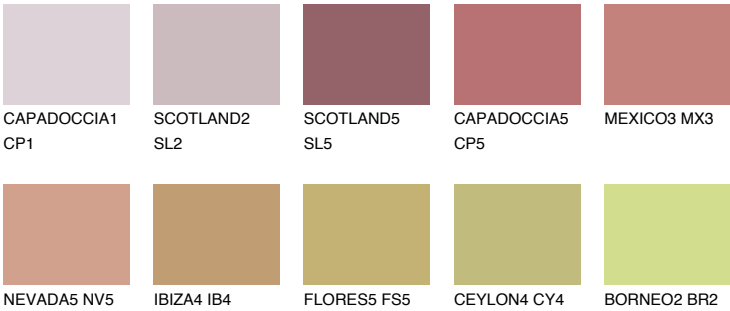

## ATACAMA4 AC4

☀ 29%    **TSR** 50%

### Matching colours

#### COLOURS

#### INTENSE

For more information on plasters and paints, go to  
[www.ceresit.en](http://www.ceresit.en)

\*The presented colours refer to plasters and paints offered by Ceresit. Due to the use of digital techniques, the presented colours might not represent the original ones, thus they cannot be considered as a reliable colour presentation. We recommend checking the authentic colour samples.