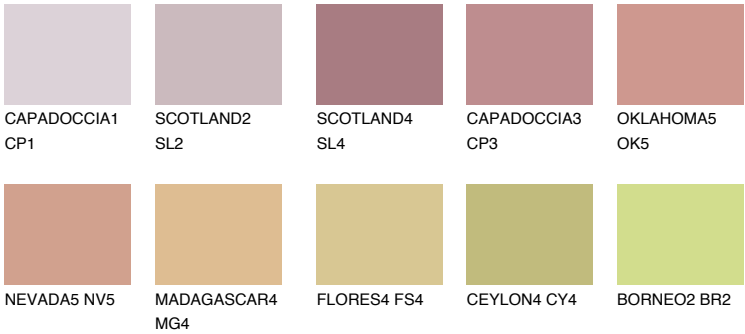

ATACAMA3 AC3

38% **TSR** 54%

Matching colours

COLOURS

INTENSE

For more information on plasters and paints, go to www.ceresit.en

*The presented colours refer to plasters and paints offered by Ceresit. Due to the use of digital techniques, the presented colours might not represent the original ones, thus they cannot be considered as a reliable colour presentation. We recommend checking the authentic colour samples.