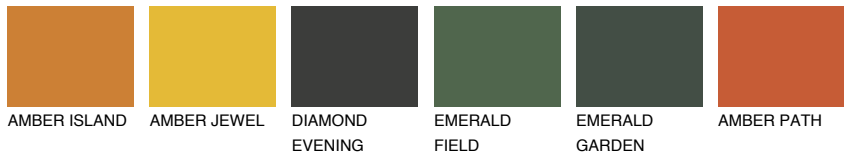

COLOUR DETAILS

ATACAMA3 AC3

38% TSR 54%

Matching colours

COLOURS

INTENSE

For more information on plasters and paints, go to www.ceresit.en

*The presented colours refer to plasters and paints offered by Ceresit. Due to the use of digital techniques, the presented colours might not represent the original ones, thus they cannot be considered as a reliable colour presentation. We recommend checking the authentic colour samples.