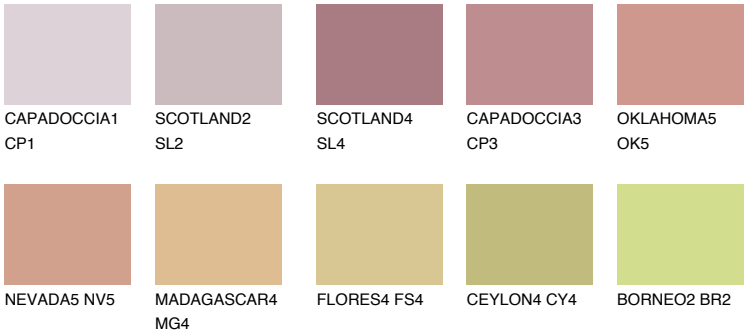

## ATACAMA3 AC3

38% **TSR** 54%

### Matching colours

#### COLOURS

#### INTENSE

For more information on plasters and paints, go to [www.ceresit.en](http://www.ceresit.en)

\*The presented colours refer to plasters and paints offered by Ceresit. Due to the use of digital techniques, the presented colours might not represent the original ones, thus they cannot be considered as a reliable colour presentation. We recommend checking the authentic colour samples.