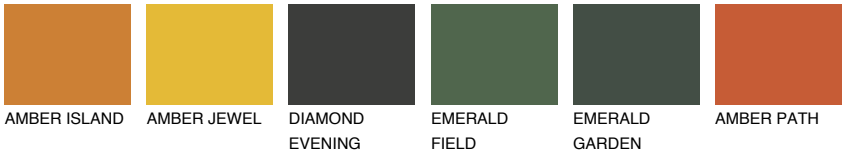

ATACAMA3 AC3

38% **TSR** 54%

Matching colours

COLOURS

INTENSE

For more information on plasters and paints, go to www.ceresit.en

*The presented colours refer to plasters and paints offered by Ceresit. Due to the use of digital techniques, the presented colours might not represent the original ones, thus they cannot be considered as a reliable colour presentation. We recommend checking the authentic colour samples.