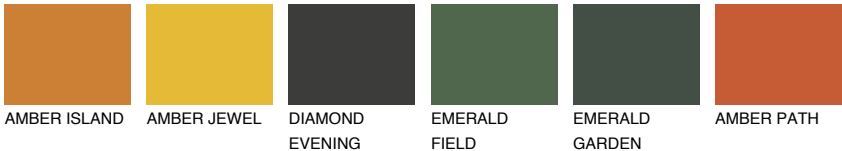

ATACAMA3 AC3

38% TSR 54%

Matching colours

COLOURS

INTENSE

For more information on plasters and paints, go to www.ceresit.en

*The presented colours refer to plasters and paints offered by Ceresit. Due to the use of digital techniques, the presented colours might not represent the original ones, thus they cannot be considered as a reliable colour presentation. We recommend checking the authentic colour samples.