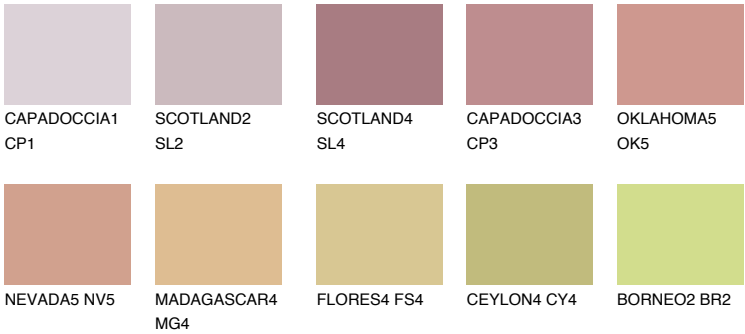

ATACAMA3 AC3

38% TSR 54%

Matching colours

COLOURS

INTENSE

For more information on plasters and paints, go to www.ceresit.en

*The presented colours refer to plasters and paints offered by Ceresit. Due to the use of digital techniques, the presented colours might not represent the original ones, thus they cannot be considered as a reliable colour presentation. We recommend checking the authentic colour samples.