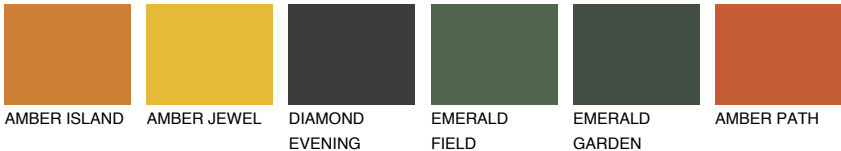

ATACAMA3 AC3

38% **TSR** 54%

Matching colours

COLOURS

INTENSE

For more information on plasters and paints, go to www.ceresit.en

*The presented colours refer to plasters and paints offered by Ceresit. Due to the use of digital techniques, the presented colours might not represent the original ones, thus they cannot be considered as a reliable colour presentation. We recommend checking the authentic colour samples.