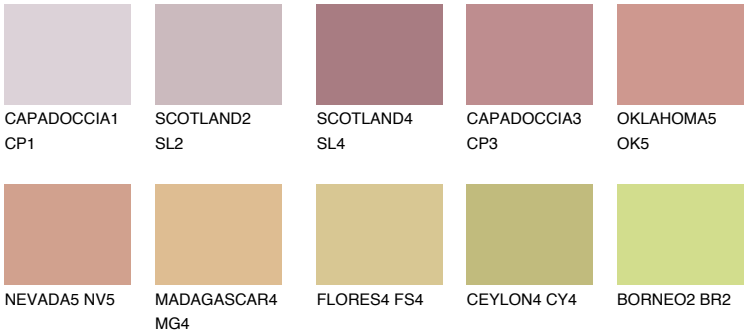

ATACAMA3 AC3

38% **TSR** 54%

Matching colours

COLOURS

INTENSE

For more information on plasters and paints, go to www.ceresit.en

*The presented colours refer to plasters and paints offered by Ceresit. Due to the use of digital techniques, the presented colours might not represent the original ones, thus they cannot be considered as a reliable colour presentation. We recommend checking the authentic colour samples.