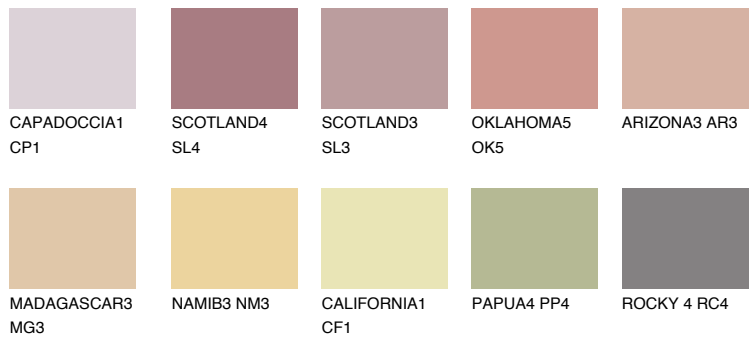

COLOUR DETAILS

ATACAMA2 AC2

46% **TSR** 55%

Matching colours

COLOURS

INTENSE

For more information on plasters and paints, go to www.ceresit.en

*The presented colours refer to plasters and paints offered by Ceresit. Due to the use of digital techniques, the presented colours might not represent the original ones, thus they cannot be considered as a reliable colour presentation. We recommend checking the authentic colour samples.