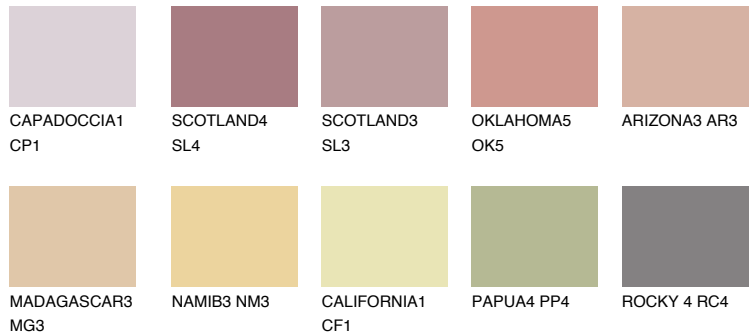

COLOUR DETAILS

ATACAMA2 AC2

46% **TSR** 55%

Matching colours

COLOURS

INTENSE

For more information on plasters and paints, go to www.ceresit.en

*The presented colours refer to plasters and paints offered by Ceresit. Due to the use of digital techniques, the presented colours might not represent the original ones, thus they cannot be considered as a reliable colour presentation. We recommend checking the authentic colour samples.