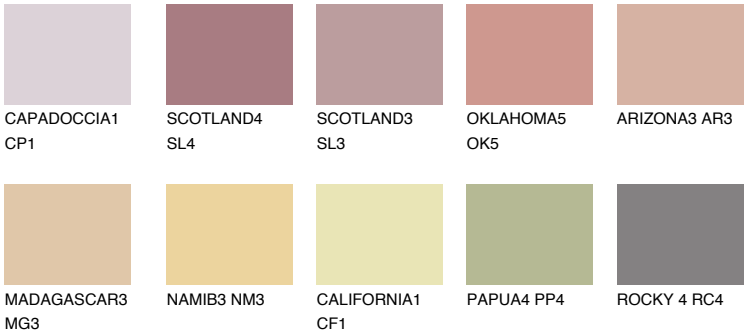

COLOUR DETAILS

ATACAMA2 AC2

46% **TSR** 55%

Matching colours

COLOURS

INTENSE

For more information on plasters and paints, go to www.ceresit.en

*The presented colours refer to plasters and paints offered by Ceresit. Due to the use of digital techniques, the presented colours might not represent the original ones, thus they cannot be considered as a reliable colour presentation. We recommend checking the authentic colour samples.