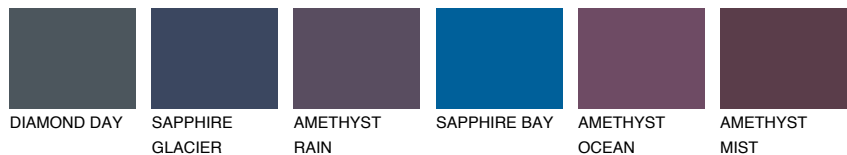

COLOUR DETAILS

PACIFIC2 PC2

66% TSR 66%

Matching colours

COLOURS

INTENSE

For more information on plasters and paints, go to www.ceresit.en

*The presented colours refer to plasters and paints offered by Ceresit. Due to the use of digital techniques, the presented colours might not represent the original ones, thus they cannot be considered as a reliable colour presentation. We recommend checking the authentic colour samples.