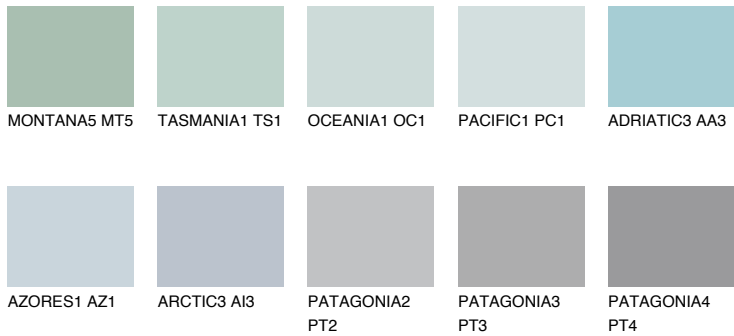

COLOUR DETAILS

PACIFIC2 PC2

66% TSR 66%

Matching colours

COLOURS

INTENSE

For more information on plasters and paints, go to www.ceresit.en

*The presented colours refer to plasters and paints offered by Ceresit. Due to the use of digital techniques, the presented colours might not represent the original ones, thus they cannot be considered as a reliable colour presentation. We recommend checking the authentic colour samples.