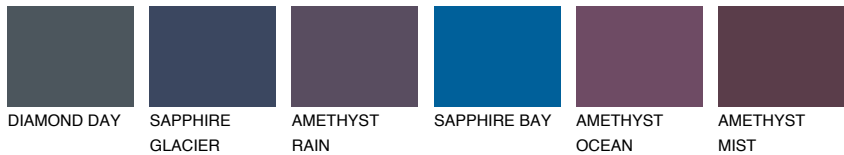

COLOUR DETAILS

PACIFIC2 PC2

66% TSR 66%

Matching colours

COLOURS

INTENSE

For more information on plasters and paints, go to www.ceresit.en

*The presented colours refer to plasters and paints offered by Ceresit. Due to the use of digital techniques, the presented colours might not represent the original ones, thus they cannot be considered as a reliable colour presentation. We recommend checking the authentic colour samples.