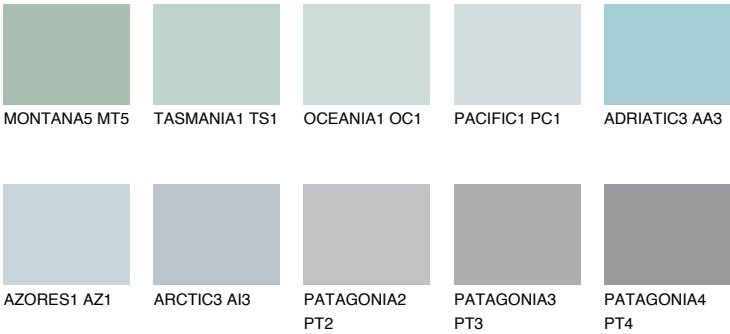

COLOUR DETAILS

PACIFIC2 PC2

66% TSR 66%

Matching colours

COLOURS

INTENSE

For more information on plasters and paints, go to www.ceresit.en

*The presented colours refer to plasters and paints offered by Ceresit. Due to the use of digital techniques, the presented colours might not represent the original ones, thus they cannot be considered as a reliable colour presentation. We recommend checking the authentic colour samples.