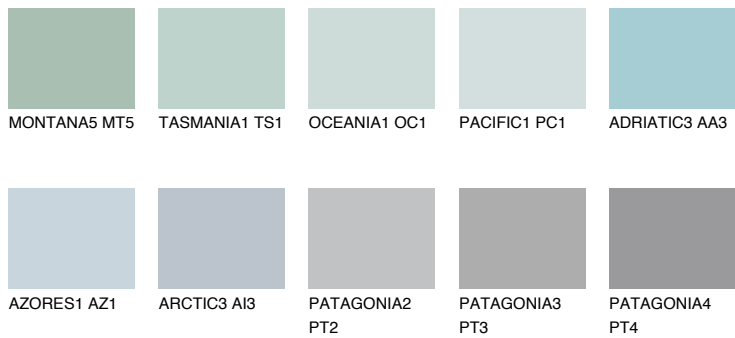

COLOUR DETAILS

PACIFIC2 PC2

66% TSR 66%

Matching colours

COLOURS

INTENSE

For more information on plasters and paints, go to www.ceresit.en

*The presented colours refer to plasters and paints offered by Ceresit. Due to the use of digital techniques, the presented colours might not represent the original ones, thus they cannot be considered as a reliable colour presentation. We recommend checking the authentic colour samples.