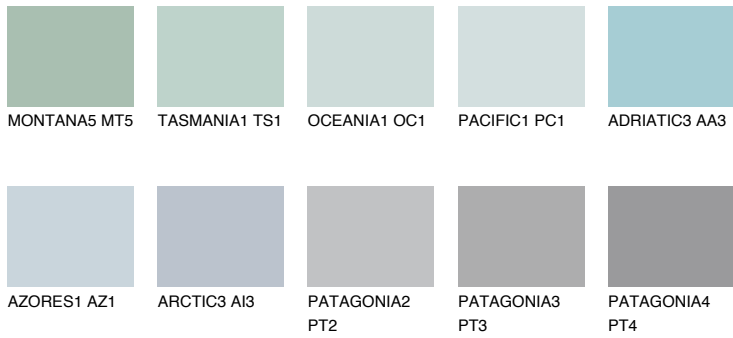

COLOUR DETAILS

PACIFIC2 PC2

66% TSR 66%

Matching colours

COLOURS

INTENSE

For more information on plasters and paints, go to www.ceresit.en

*The presented colours refer to plasters and paints offered by Ceresit. Due to the use of digital techniques, the presented colours might not represent the original ones, thus they cannot be considered as a reliable colour presentation. We recommend checking the authentic colour samples.