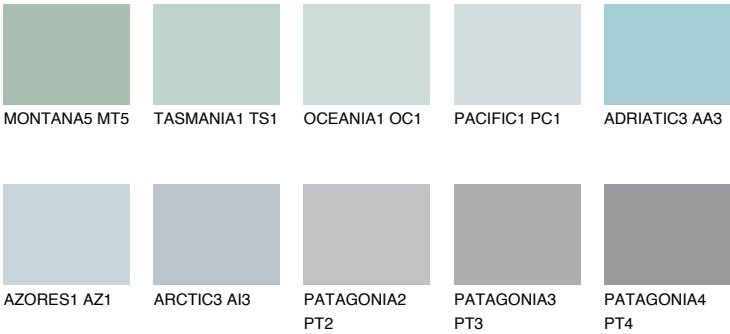

PACIFIC2 PC2

66% TSR 66%

Matching colours

COLOURS

INTENSE

For more information on plasters and paints, go to www.ceresit.en

*The presented colours refer to plasters and paints offered by Ceresit. Due to the use of digital techniques, the presented colours might not represent the original ones, thus they cannot be considered as a reliable colour presentation. We recommend checking the authentic colour samples.