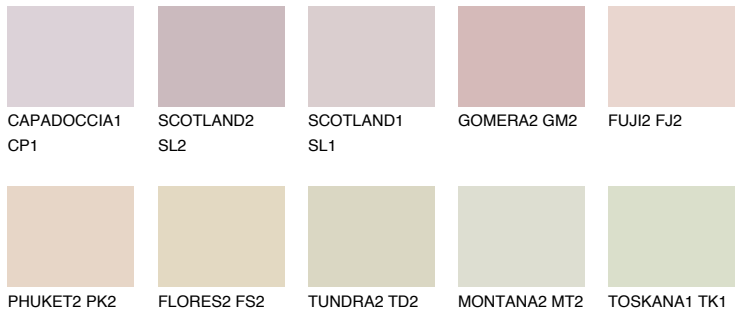

COLOUR DETAILS

ATACAMA1 AC1

65% TSR 67%

Matching colours

COLOURS

INTENSE

For more information on plasters and paints, go to www.ceresit.en

*The presented colours refer to plasters and paints offered by Ceresit. Due to the use of digital techniques, the presented colours might not represent the original ones, thus they cannot be considered as a reliable colour presentation. We recommend checking the authentic colour samples.