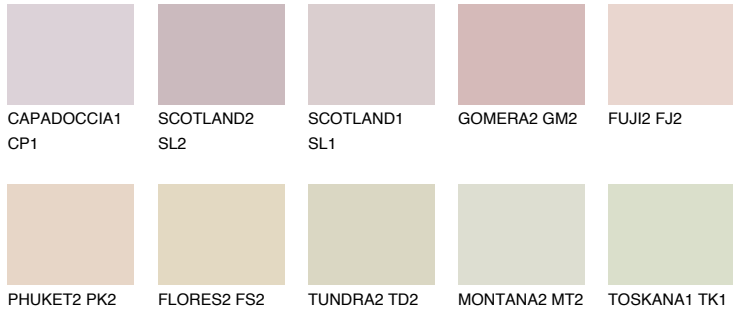

COLOUR DETAILS

ATACAMA1 AC1

65% TSR 67%

Matching colours

COLOURS

INTENSE

For more information on plasters and paints, go to www.ceresit.en

*The presented colours refer to plasters and paints offered by Ceresit. Due to the use of digital techniques, the presented colours might not represent the original ones, thus they cannot be considered as a reliable colour presentation. We recommend checking the authentic colour samples.