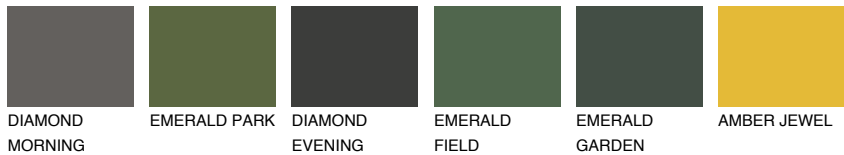

COLOUR DETAILS

ATACAMA1 AC1

65% TSR 67%

Matching colours

COLOURS

INTENSE

For more information on plasters and paints, go to www.ceresit.en

*The presented colours refer to plasters and paints offered by Ceresit. Due to the use of digital techniques, the presented colours might not represent the original ones, thus they cannot be considered as a reliable colour presentation. We recommend checking the authentic colour samples.