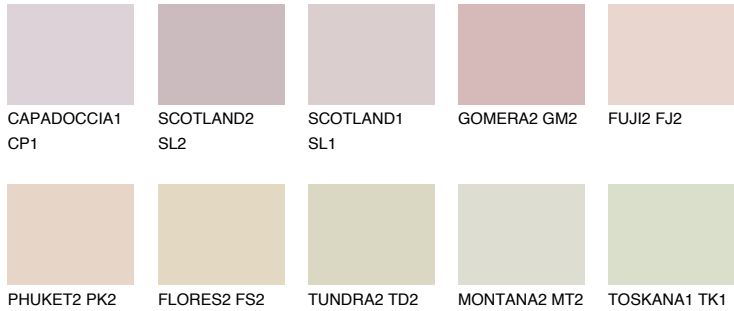

# COLOUR DETAILS

## ATACAMA1 AC1

65% TSR 67%

### Matching colours

#### COLOURS