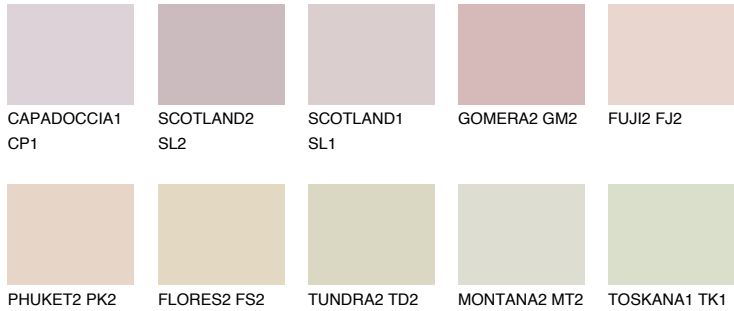

COLOUR DETAILS

ATACAMA1 AC1

65% TSR 67%

Matching colours

COLOURS

INTENSE

For more information on plasters and paints, go to www.ceresit.en

*The presented colours refer to plasters and paints offered by Ceresit. Due to the use of digital techniques, the presented colours might not represent the original ones, thus they cannot be considered as a reliable colour presentation. We recommend checking the authentic colour samples.