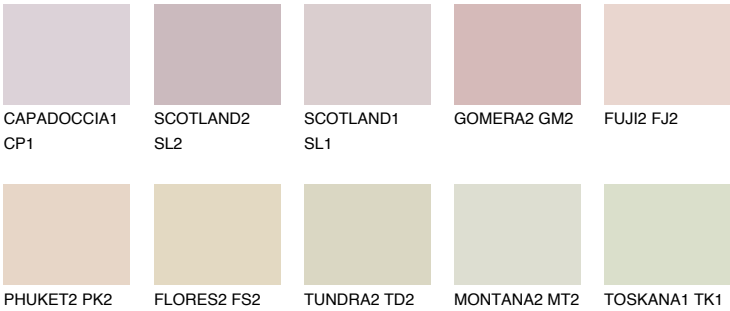

COLOUR DETAILS

ATACAMA1 AC1

65% TSR 67%

Matching colours

COLOURS

INTENSE

For more information on plasters and paints, go to www.ceresit.en

*The presented colours refer to plasters and paints offered by Ceresit. Due to the use of digital techniques, the presented colours might not represent the original ones, thus they cannot be considered as a reliable colour presentation. We recommend checking the authentic colour samples.