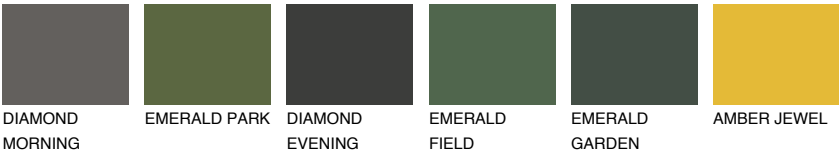

COLOUR DETAILS

ATACAMA1 AC1

65% TSR 67%

Matching colours

COLOURS

INTENSE

For more information on plasters and paints, go to www.ceresit.en

*The presented colours refer to plasters and paints offered by Ceresit. Due to the use of digital techniques, the presented colours might not represent the original ones, thus they cannot be considered as a reliable colour presentation. We recommend checking the authentic colour samples.