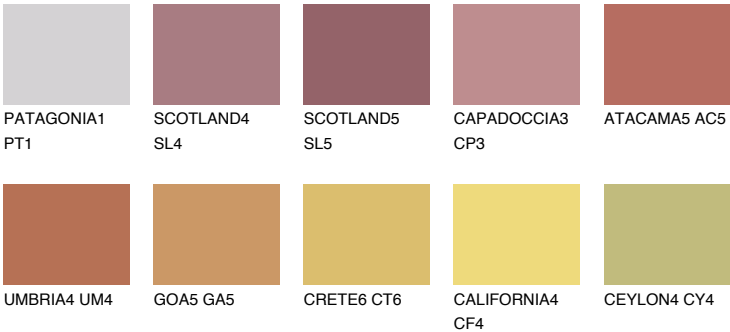

UTAH6 UT6

☀️ 23% **TSR** 49%

Matching colours

COLOURS

INTENSE

For more information on plasters and paints, go to
www.ceresit.en

*The presented colours refer to plasters and paints offered by Ceresit. Due to the use of digital techniques, the presented colours might not represent the original ones, thus they cannot be considered as a reliable colour presentation. We recommend checking the authentic colour samples.