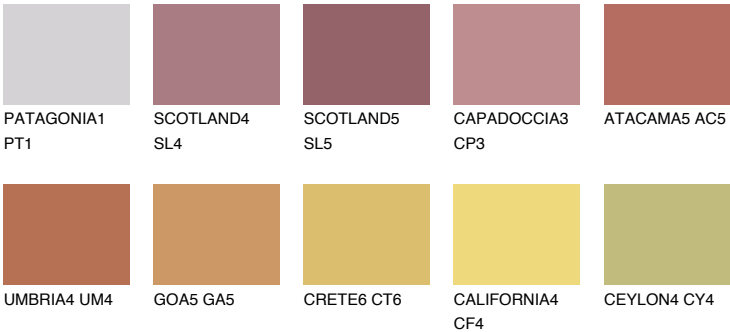

UTAH6 UT6

☀ 23%   **TSR** 49%

Matching colours

COLOURS

INTENSE

For more information on plasters and paints, go to www.ceresit.en

*The presented colours refer to plasters and paints offered by Ceresit. Due to the use of digital techniques, the presented colours might not represent the original ones, thus they cannot be considered as a reliable colour presentation. We recommend checking the authentic colour samples.