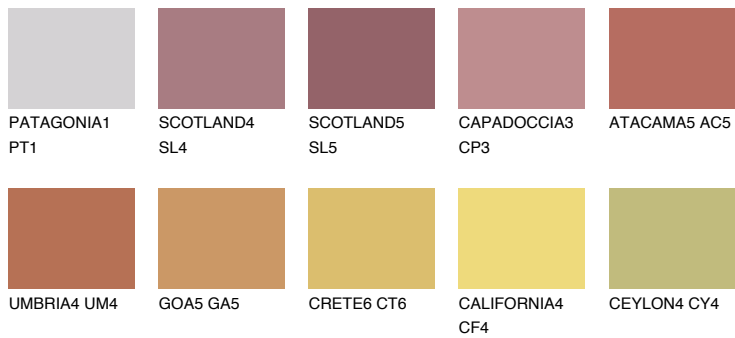

UTAH6 UT6

23% **TSR** 49%

Matching colours

COLOURS

INTENSE

For more information on plasters and paints, go to
www.ceresit.en

*The presented colours refer to plasters and paints offered by Ceresit. Due to the use of digital techniques, the presented colours might not represent the original ones, thus they cannot be considered as a reliable colour presentation. We recommend checking the authentic colour samples.