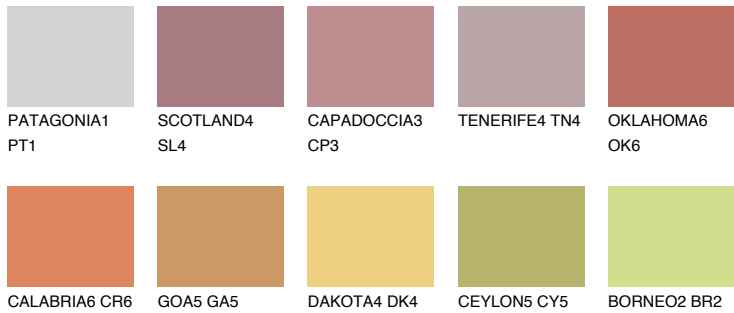

COLOUR DETAILS

UTAH5 UT5

30% TSR 52%

Matching colours

COLOURS

INTENSE

For more information on plasters and paints, go to www.ceresit.en

*The presented colours refer to plasters and paints offered by Ceresit. Due to the use of digital techniques, the presented colours might not represent the original ones, thus they cannot be considered as a reliable colour presentation. We recommend checking the authentic colour samples.