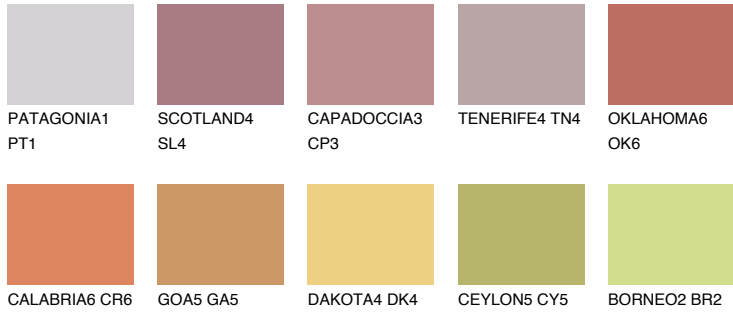

# COLOUR DETAILS

### Matching colours

#### COLOURS

#### INTENSE

For more information on plasters and paints, go to [www.ceresit.en](http://www.ceresit.en)

\*The presented colours refer to plasters and paints offered by Ceresit. Due to the use of digital techniques, the presented colours might not represent the original ones, thus they cannot be considered as a reliable colour presentation. We recommend checking the authentic colour samples.