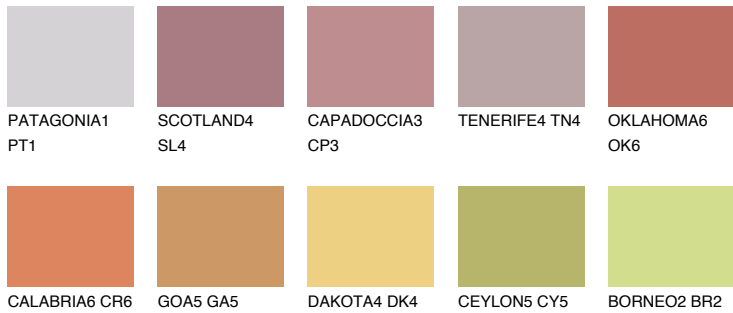

COLOUR DETAILS

UTAH5 UT5

30% TSR 52%

Matching colours

COLOURS

INTENSE

For more information on plasters and paints, go to www.ceresit.en

*The presented colours refer to plasters and paints offered by Ceresit. Due to the use of digital techniques, the presented colours might not represent the original ones, thus they cannot be considered as a reliable colour presentation. We recommend checking the authentic colour samples.