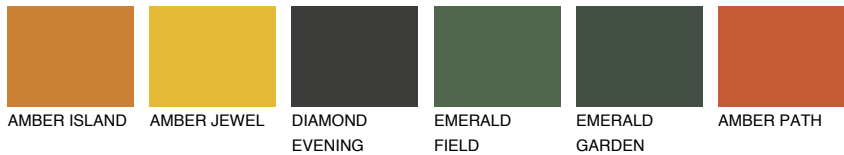

COLOUR DETAILS

UTAH5 UT5

30% TSR 52%

Matching colours

COLOURS

INTENSE

For more information on plasters and paints, go to www.ceresit.en

*The presented colours refer to plasters and paints offered by Ceresit. Due to the use of digital techniques, the presented colours might not represent the original ones, thus they cannot be considered as a reliable colour presentation. We recommend checking the authentic colour samples.