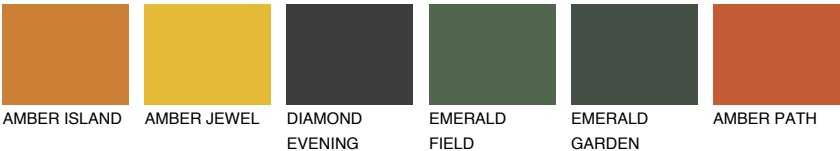

UTAH5 UT5

☀ 30% **TSR 52%**

Matching colours

COLOURS

INTENSE

For more information on plasters and paints, go to www.ceresit.en

*The presented colours refer to plasters and paints offered by Ceresit. Due to the use of digital techniques, the presented colours might not represent the original ones, thus they cannot be considered as a reliable colour presentation. We recommend checking the authentic colour samples.