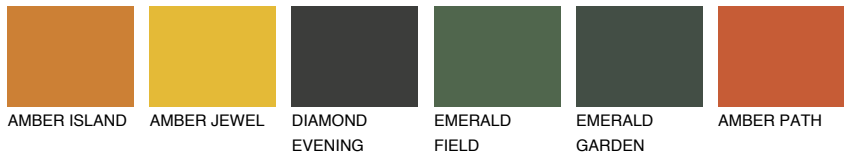

COLOUR DETAILS

UTAH5 UT5

30% TSR 52%

Matching colours

COLOURS

INTENSE

For more information on plasters and paints, go to www.ceresit.en

*The presented colours refer to plasters and paints offered by Ceresit. Due to the use of digital techniques, the presented colours might not represent the original ones, thus they cannot be considered as a reliable colour presentation. We recommend checking the authentic colour samples.