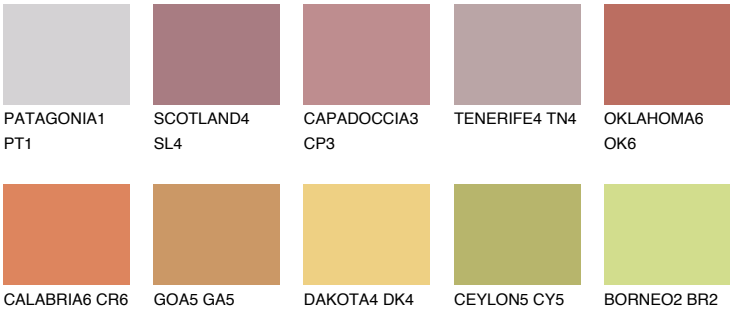

UTAH5 UT5

☀ 30% **TSR 52%**

Matching colours

COLOURS

INTENSE

For more information on plasters and paints, go to www.ceresit.en

*The presented colours refer to plasters and paints offered by Ceresit. Due to the use of digital techniques, the presented colours might not represent the original ones, thus they cannot be considered as a reliable colour presentation. We recommend checking the authentic colour samples.