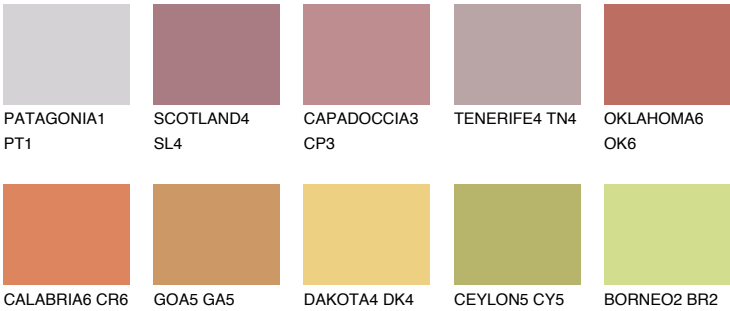

## UTAH5 UT5

☀️ 30%    **TSR** 52%

### Matching colours

#### COLOURS

#### INTENSE

For more information on plasters and paints, go to  
[www.ceresit.en](http://www.ceresit.en)

\*The presented colours refer to plasters and paints offered by Ceresit. Due to the use of digital techniques, the presented colours might not represent the original ones, thus they cannot be considered as a reliable colour presentation. We recommend checking the authentic colour samples.