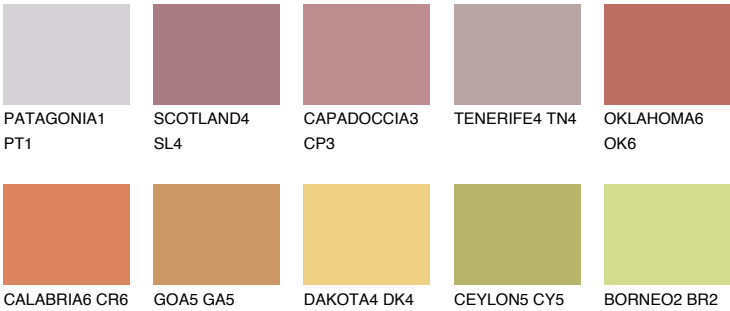

UTAH5 UT5

30% **TSR** 52%

Matching colours

COLOURS

INTENSE

For more information on plasters and paints, go to www.ceresit.en

*The presented colours refer to plasters and paints offered by Ceresit. Due to the use of digital techniques, the presented colours might not represent the original ones, thus they cannot be considered as a reliable colour presentation. We recommend checking the authentic colour samples.