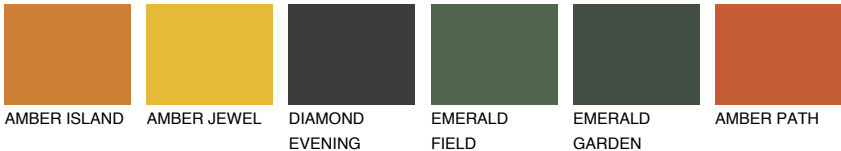

UTAH5 UT5

30% **TSR** 52%

Matching colours

COLOURS

INTENSE

For more information on plasters and paints, go to www.ceresit.en

*The presented colours refer to plasters and paints offered by Ceresit. Due to the use of digital techniques, the presented colours might not represent the original ones, thus they cannot be considered as a reliable colour presentation. We recommend checking the authentic colour samples.