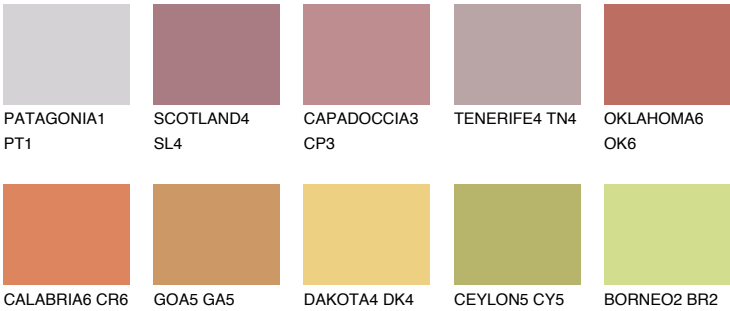

## UTAH5 UT5

30% **TSR** 52%

### Matching colours

#### COLOURS

#### INTENSE

For more information on plasters and paints, go to [www.ceresit.en](http://www.ceresit.en)

\*The presented colours refer to plasters and paints offered by Ceresit. Due to the use of digital techniques, the presented colours might not represent the original ones, thus they cannot be considered as a reliable colour presentation. We recommend checking the authentic colour samples.