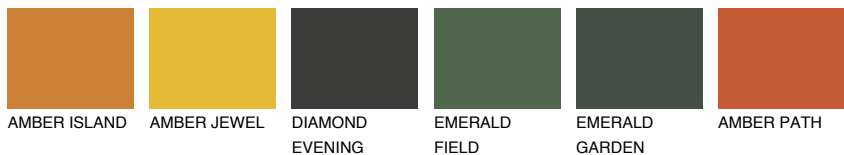

UTAH4 UT4

38% **TSR** 54%

Matching colours

COLOURS

INTENSE

For more information on plasters and paints, go to www.ceresit.en

*The presented colours refer to plasters and paints offered by Ceresit. Due to the use of digital techniques, the presented colours might not represent the original ones, thus they cannot be considered as a reliable colour presentation. We recommend checking the authentic colour samples.