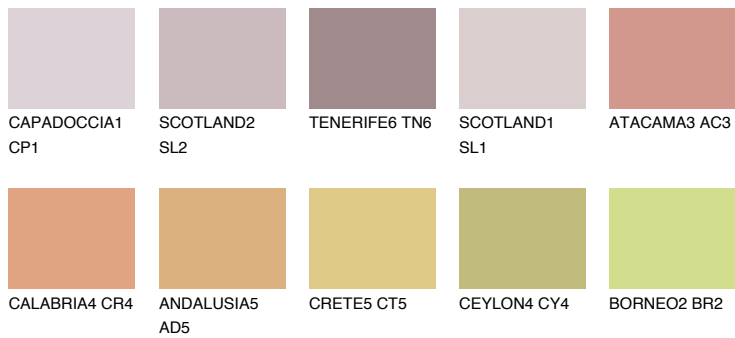

## UTAH4 UT4

38% **TSR** 54%

### Matching colours

#### COLOURS

#### INTENSE

For more information on plasters and paints, go to [www.ceresit.en](http://www.ceresit.en)

\*The presented colours refer to plasters and paints offered by Ceresit. Due to the use of digital techniques, the presented colours might not represent the original ones, thus they cannot be considered as a reliable colour presentation. We recommend checking the authentic colour samples.