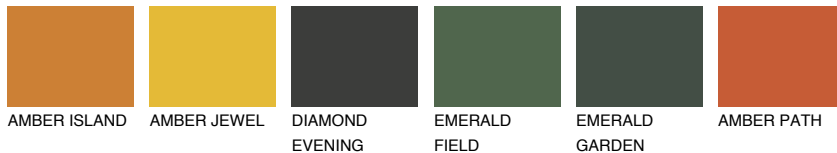

UTAH4 UT4

38% **TSR** 54%

Matching colours

COLOURS

INTENSE

For more information on plasters and paints, go to www.ceresit.en

*The presented colours refer to plasters and paints offered by Ceresit. Due to the use of digital techniques, the presented colours might not represent the original ones, thus they cannot be considered as a reliable colour presentation. We recommend checking the authentic colour samples.