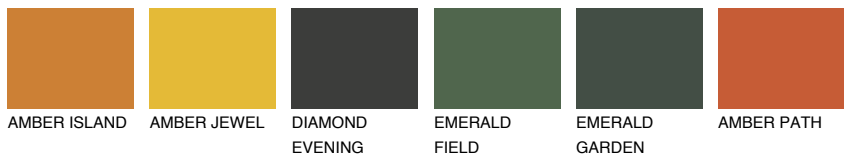

UTAH4 UT4

38% **TSR** 54%

Matching colours

COLOURS

INTENSE

For more information on plasters and paints, go to
www.ceresit.en

*The presented colours refer to plasters and paints offered by Ceresit. Due to the use of digital techniques, the presented colours might not represent the original ones, thus they cannot be considered as a reliable colour presentation. We recommend checking the authentic colour samples.