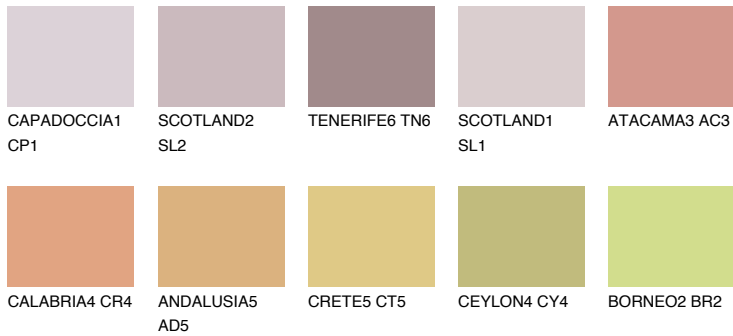

## UTAH4 UT4

38% **TSR** 54%

### Matching colours

#### COLOURS

#### INTENSE

For more information on plasters and paints, go to [www.ceresit.en](http://www.ceresit.en)

\*The presented colours refer to plasters and paints offered by Ceresit. Due to the use of digital techniques, the presented colours might not represent the original ones, thus they cannot be considered as a reliable colour presentation. We recommend checking the authentic colour samples.