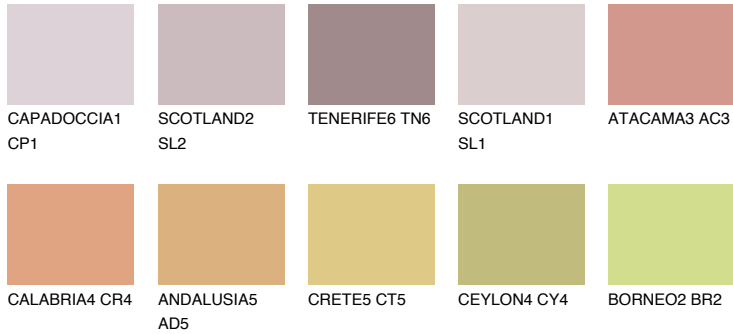

UTAH4 UT4

38% TSR 54%

Matching colours

COLOURS

INTENSE

For more information on plasters and paints, go to www.ceresit.en

*The presented colours refer to plasters and paints offered by Ceresit. Due to the use of digital techniques, the presented colours might not represent the original ones, thus they cannot be considered as a reliable colour presentation. We recommend checking the authentic colour samples.