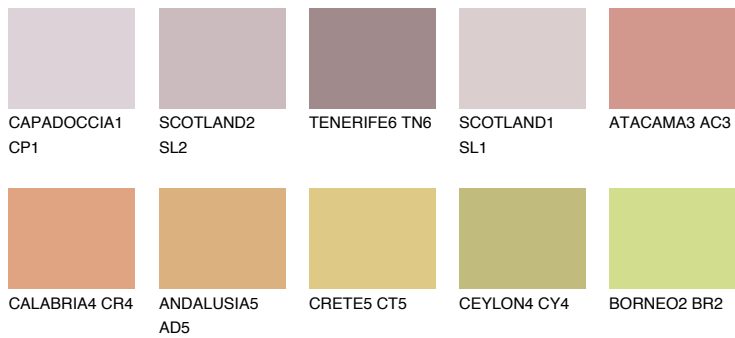

UTAH4 UT4

38% **TSR** 54%

Matching colours

COLOURS

INTENSE

For more information on plasters and paints, go to
www.ceresit.en

*The presented colours refer to plasters and paints offered by Ceresit. Due to the use of digital techniques, the presented colours might not represent the original ones, thus they cannot be considered as a reliable colour presentation. We recommend checking the authentic colour samples.