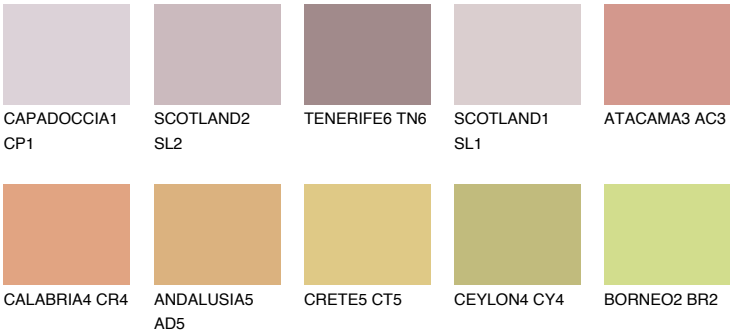

UTAH4 UT4

38% TSR 54%

Matching colours

COLOURS

INTENSE

For more information on plasters and paints, go to www.ceresit.en

*The presented colours refer to plasters and paints offered by Ceresit. Due to the use of digital techniques, the presented colours might not represent the original ones, thus they cannot be considered as a reliable colour presentation. We recommend checking the authentic colour samples.