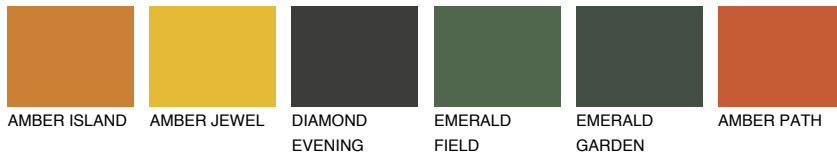

UTAH4 UT4

38% TSR 54%

Matching colours

COLOURS

INTENSE

For more information on plasters and paints, go to www.ceresit.en

*The presented colours refer to plasters and paints offered by Ceresit. Due to the use of digital techniques, the presented colours might not represent the original ones, thus they cannot be considered as a reliable colour presentation. We recommend checking the authentic colour samples.