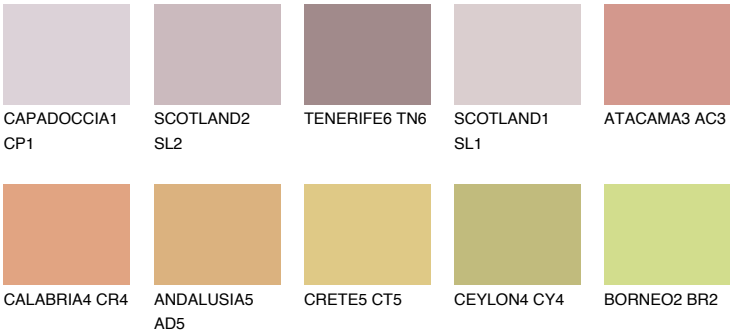

## UTAH4 UT4

38% TSR 54%

### Matching colours

#### COLOURS

#### INTENSE

For more information on plasters and paints, go to [www.ceresit.en](http://www.ceresit.en)

\*The presented colours refer to plasters and paints offered by Ceresit. Due to the use of digital techniques, the presented colours might not represent the original ones, thus they cannot be considered as a reliable colour presentation. We recommend checking the authentic colour samples.