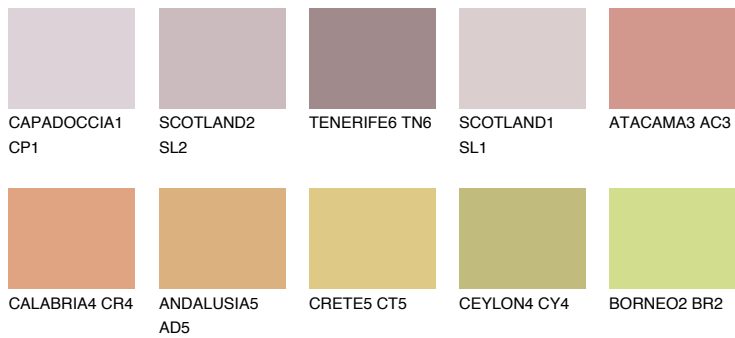

UTAH4 UT4

38% **TSR** 54%

Matching colours

COLOURS

INTENSE

For more information on plasters and paints, go to www.ceresit.en

*The presented colours refer to plasters and paints offered by Ceresit. Due to the use of digital techniques, the presented colours might not represent the original ones, thus they cannot be considered as a reliable colour presentation. We recommend checking the authentic colour samples.