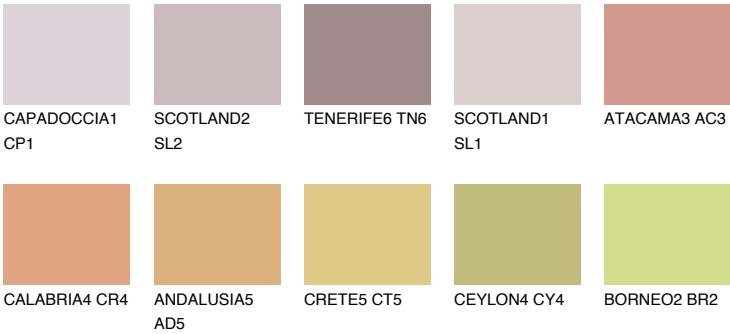

UTAH4 UT4

38% TSR 54%

Matching colours

COLOURS

INTENSE

For more information on plasters and paints, go to www.ceresit.en

*The presented colours refer to plasters and paints offered by Ceresit. Due to the use of digital techniques, the presented colours might not represent the original ones, thus they cannot be considered as a reliable colour presentation. We recommend checking the authentic colour samples.