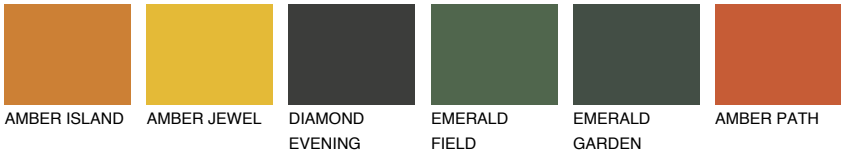

UTAH4 UT4

38% TSR 54%

Matching colours

COLOURS

INTENSE

For more information on plasters and paints, go to www.ceresit.en

*The presented colours refer to plasters and paints offered by Ceresit. Due to the use of digital techniques, the presented colours might not represent the original ones, thus they cannot be considered as a reliable colour presentation. We recommend checking the authentic colour samples.