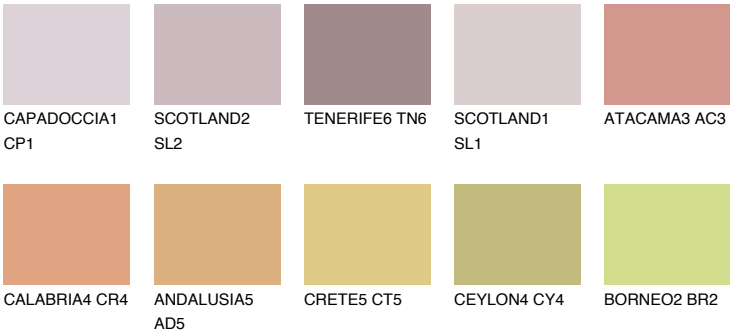

## UTAH4 UT4

38% TSR 54%

### Matching colours

#### COLOURS

#### INTENSE

For more information on plasters and paints, go to [www.ceresit.en](http://www.ceresit.en)

\*The presented colours refer to plasters and paints offered by Ceresit. Due to the use of digital techniques, the presented colours might not represent the original ones, thus they cannot be considered as a reliable colour presentation. We recommend checking the authentic colour samples.