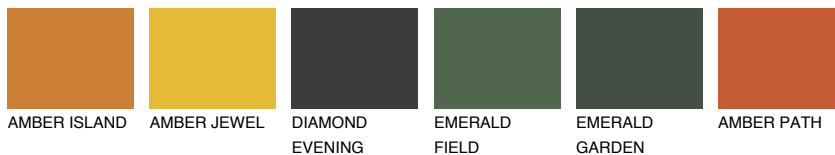

UTAH4 UT4

38% **TSR** 54%

Matching colours

COLOURS

INTENSE

For more information on plasters and paints, go to www.ceresit.en

*The presented colours refer to plasters and paints offered by Ceresit. Due to the use of digital techniques, the presented colours might not represent the original ones, thus they cannot be considered as a reliable colour presentation. We recommend checking the authentic colour samples.