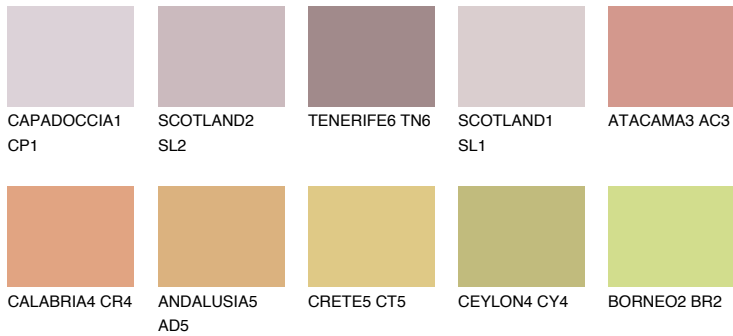

UTAH4 UT4

38% TSR 54%

Matching colours

COLOURS

INTENSE

For more information on plasters and paints, go to www.ceresit.en

*The presented colours refer to plasters and paints offered by Ceresit. Due to the use of digital techniques, the presented colours might not represent the original ones, thus they cannot be considered as a reliable colour presentation. We recommend checking the authentic colour samples.