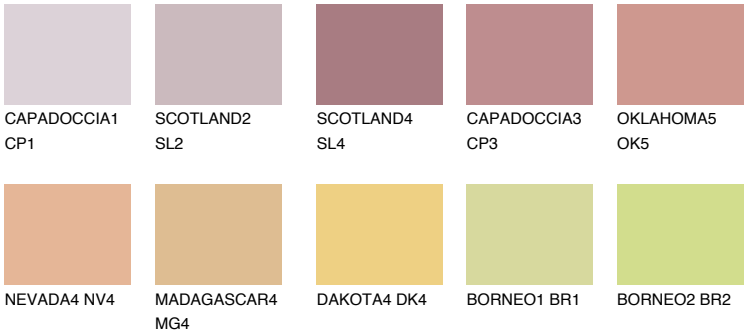

## UTAH3 UT3

44% **TSR** 60%

### Matching colours

#### COLOURS

#### INTENSE

For more information on plasters and paints, go to [www.ceresit.en](http://www.ceresit.en)

\*The presented colours refer to plasters and paints offered by Ceresit. Due to the use of digital techniques, the presented colours might not represent the original ones, thus they cannot be considered as a reliable colour presentation. We recommend checking the authentic colour samples.