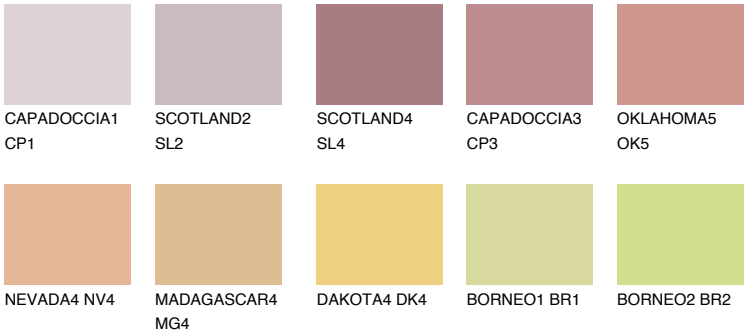

UTAH3 UT3

44% TSR 60%

Matching colours

COLOURS

INTENSE

For more information on plasters and paints, go to www.ceresit.en

*The presented colours refer to plasters and paints offered by Ceresit. Due to the use of digital techniques, the presented colours might not represent the original ones, thus they cannot be considered as a reliable colour presentation. We recommend checking the authentic colour samples.