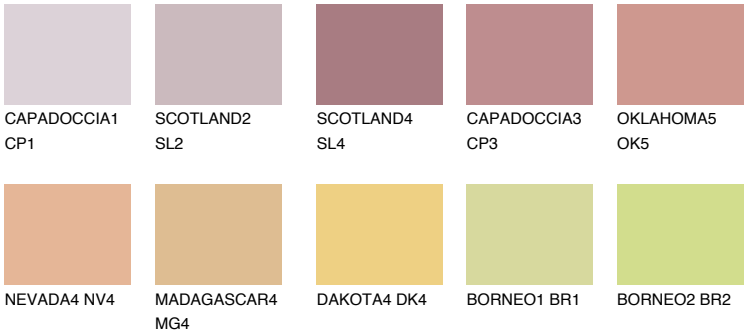

UTAH3 UT3

44% TSR 60%

Matching colours

COLOURS

INTENSE

For more information on plasters and paints, go to www.ceresit.en

*The presented colours refer to plasters and paints offered by Ceresit. Due to the use of digital techniques, the presented colours might not represent the original ones, thus they cannot be considered as a reliable colour presentation. We recommend checking the authentic colour samples.