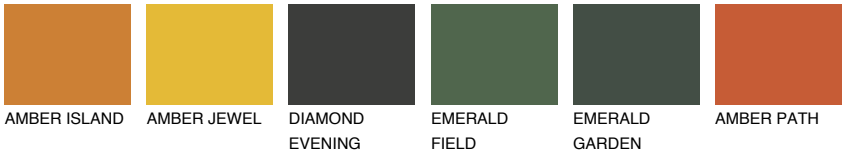

UTAH3 UT3

44% TSR 60%

Matching colours

COLOURS

INTENSE

For more information on plasters and paints, go to www.ceresit.en

*The presented colours refer to plasters and paints offered by Ceresit. Due to the use of digital techniques, the presented colours might not represent the original ones, thus they cannot be considered as a reliable colour presentation. We recommend checking the authentic colour samples.