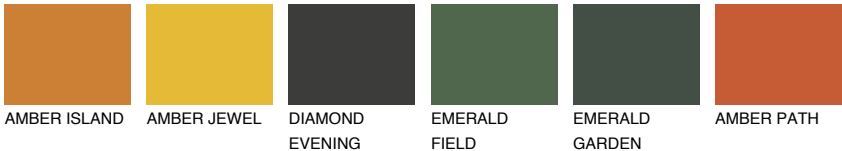

UTAH3 UT3

44% **TSR** 60%

Matching colours

COLOURS

INTENSE

For more information on plasters and paints, go to www.ceresit.en

*The presented colours refer to plasters and paints offered by Ceresit. Due to the use of digital techniques, the presented colours might not represent the original ones, thus they cannot be considered as a reliable colour presentation. We recommend checking the authentic colour samples.