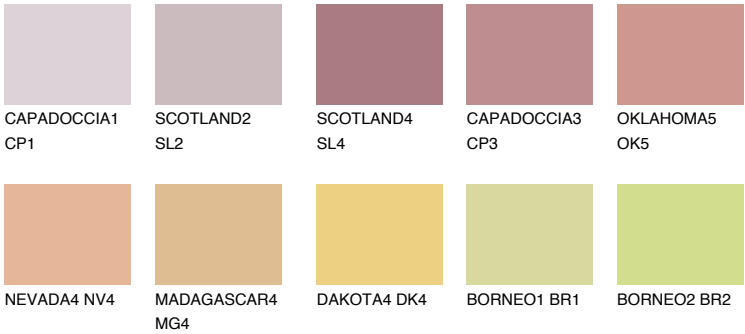

## UTAH3 UT3

44% TSR 60%

### Matching colours

#### COLOURS

#### INTENSE

For more information on plasters and paints, go to [www.ceresit.en](http://www.ceresit.en)

\*The presented colours refer to plasters and paints offered by Ceresit. Due to the use of digital techniques, the presented colours might not represent the original ones, thus they cannot be considered as a reliable colour presentation. We recommend checking the authentic colour samples.