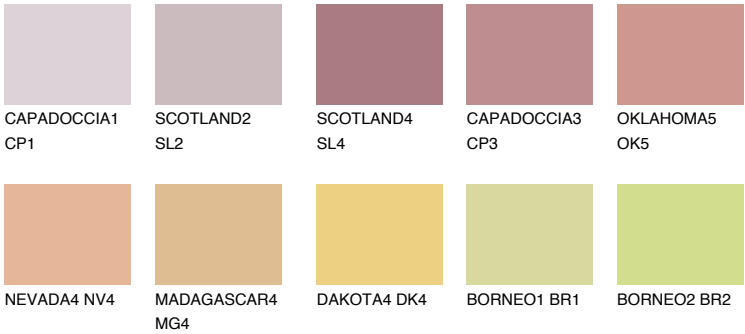

UTAH3 UT3

44% **TSR** 60%

Matching colours

COLOURS

INTENSE

For more information on plasters and paints, go to www.ceresit.en

*The presented colours refer to plasters and paints offered by Ceresit. Due to the use of digital techniques, the presented colours might not represent the original ones, thus they cannot be considered as a reliable colour presentation. We recommend checking the authentic colour samples.