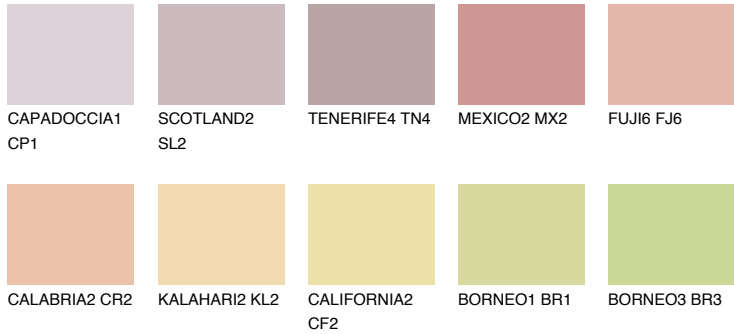

COLOUR DETAILS

UTAH2 UT2

54% TSR 61%

Matching colours

COLOURS

INTENSE

For more information on plasters and paints, go to www.ceresit.en

*The presented colours refer to plasters and paints offered by Ceresit. Due to the use of digital techniques, the presented colours might not represent the original ones, thus they cannot be considered as a reliable colour presentation. We recommend checking the authentic colour samples.