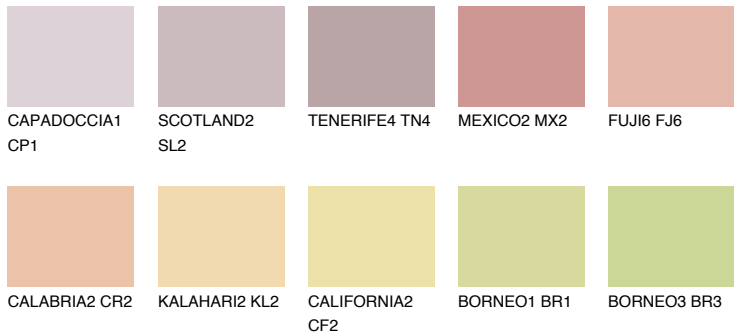

COLOUR DETAILS

UTAH2 UT2

54% TSR 61%

Matching colours

COLOURS

INTENSE

For more information on plasters and paints, go to www.ceresit.en

*The presented colours refer to plasters and paints offered by Ceresit. Due to the use of digital techniques, the presented colours might not represent the original ones, thus they cannot be considered as a reliable colour presentation. We recommend checking the authentic colour samples.