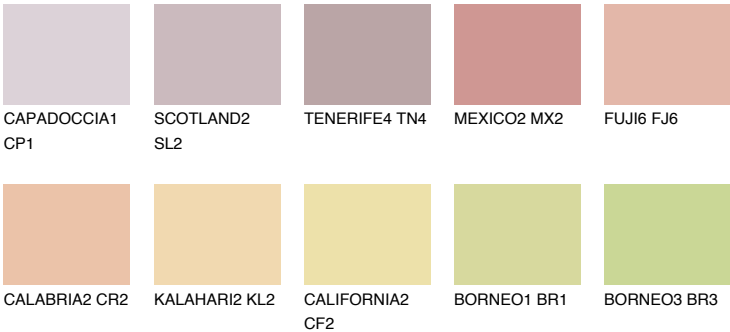

UTAH2 UT2

54% **TSR** 61%

Matching colours

COLOURS

INTENSE

For more information on plasters and paints, go to www.ceresit.en

*The presented colours refer to plasters and paints offered by Ceresit. Due to the use of digital techniques, the presented colours might not represent the original ones, thus they cannot be considered as a reliable colour presentation. We recommend checking the authentic colour samples.