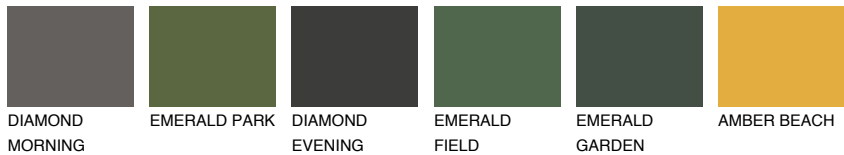

COLOUR DETAILS

UTAH2 UT2

54% TSR 61%

Matching colours

COLOURS

INTENSE

For more information on plasters and paints, go to www.ceresit.en

*The presented colours refer to plasters and paints offered by Ceresit. Due to the use of digital techniques, the presented colours might not represent the original ones, thus they cannot be considered as a reliable colour presentation. We recommend checking the authentic colour samples.