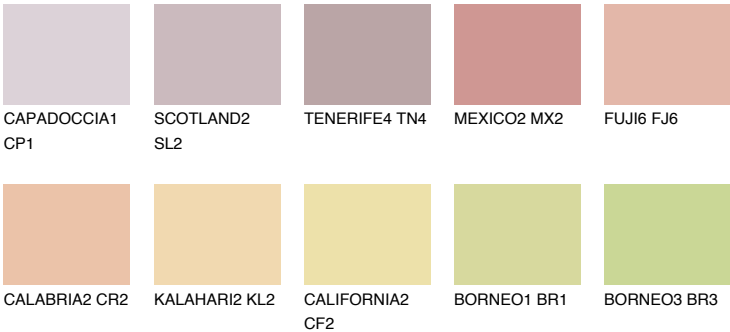

UTAH2 UT2

54% TSR 61%

Matching colours

COLOURS

INTENSE

For more information on plasters and paints, go to www.ceresit.en

*The presented colours refer to plasters and paints offered by Ceresit. Due to the use of digital techniques, the presented colours might not represent the original ones, thus they cannot be considered as a reliable colour presentation. We recommend checking the authentic colour samples.