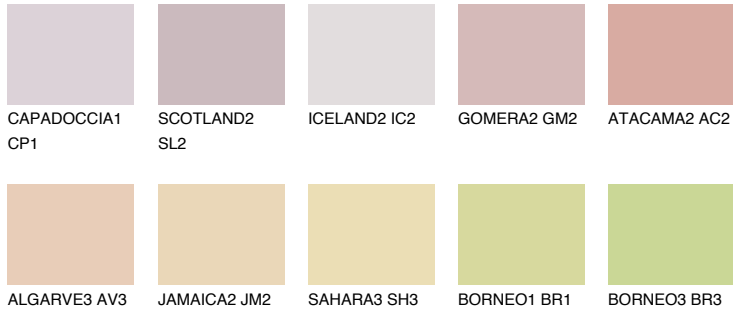

COLOUR DETAILS

UTAH1 UT1

61% TSR 68%

Matching colours

COLOURS

INTENSE

For more information on plasters and paints, go to www.ceresit.en

*The presented colours refer to plasters and paints offered by Ceresit. Due to the use of digital techniques, the presented colours might not represent the original ones, thus they cannot be considered as a reliable colour presentation. We recommend checking the authentic colour samples.