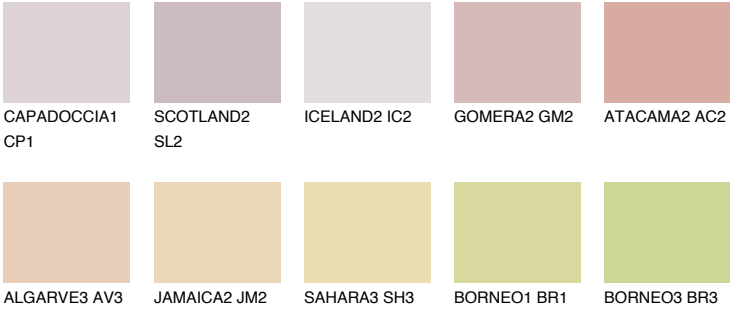

COLOUR DETAILS

UTAH1 UT1

61% TSR 68%

Matching colours

COLOURS

INTENSE

For more information on plasters and paints, go to www.ceresit.en

*The presented colours refer to plasters and paints offered by Ceresit. Due to the use of digital techniques, the presented colours might not represent the original ones, thus they cannot be considered as a reliable colour presentation. We recommend checking the authentic colour samples.