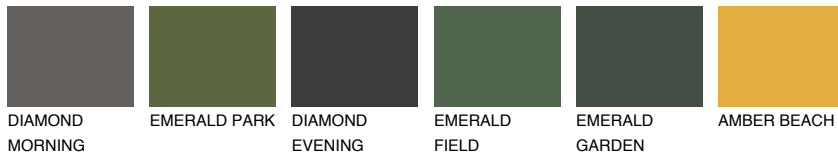

COLOUR DETAILS

UTAH1 UT1

61% **TSR** 68%

Matching colours

COLOURS

INTENSE

For more information on plasters and paints, go to www.ceresit.en

*The presented colours refer to plasters and paints offered by Ceresit. Due to the use of digital techniques, the presented colours might not represent the original ones, thus they cannot be considered as a reliable colour presentation. We recommend checking the authentic colour samples.