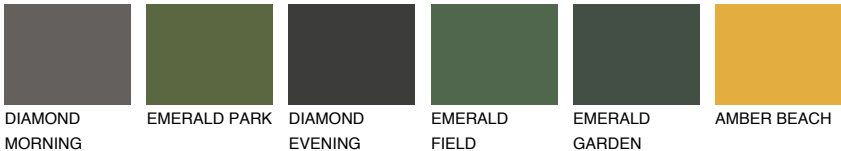

COLOUR DETAILS

UTAH1 UT1

61% TSR 68%

Matching colours

COLOURS

INTENSE

For more information on plasters and paints, go to www.ceresit.en

*The presented colours refer to plasters and paints offered by Ceresit. Due to the use of digital techniques, the presented colours might not represent the original ones, thus they cannot be considered as a reliable colour presentation. We recommend checking the authentic colour samples.