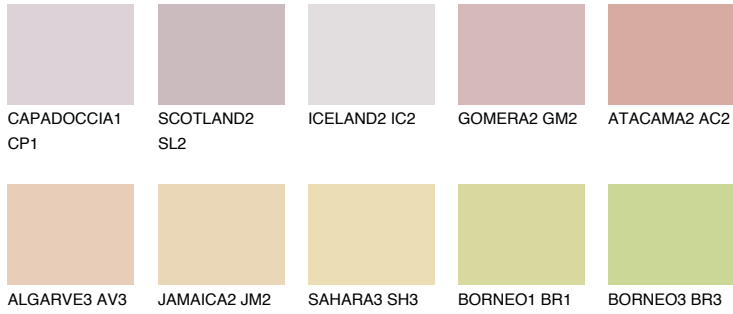

COLOUR DETAILS

UTAH1 UT1

61% **TSR** 68%

Matching colours

COLOURS

INTENSE

For more information on plasters and paints, go to www.ceresit.en

*The presented colours refer to plasters and paints offered by Ceresit. Due to the use of digital techniques, the presented colours might not represent the original ones, thus they cannot be considered as a reliable colour presentation. We recommend checking the authentic colour samples.