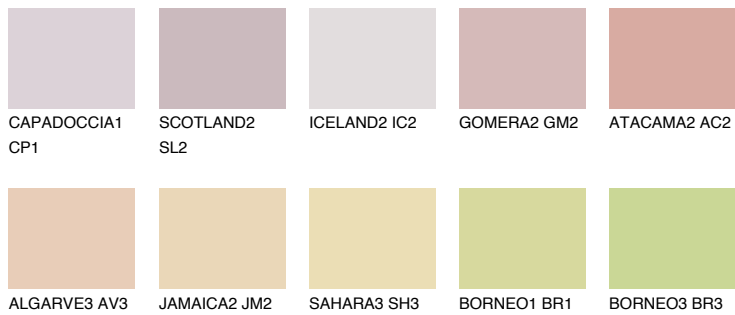

COLOUR DETAILS

UTAH1 UT1

61% **TSR** 68%

Matching colours

COLOURS

INTENSE

For more information on plasters and paints, go to www.ceresit.en

*The presented colours refer to plasters and paints offered by Ceresit. Due to the use of digital techniques, the presented colours might not represent the original ones, thus they cannot be considered as a reliable colour presentation. We recommend checking the authentic colour samples.