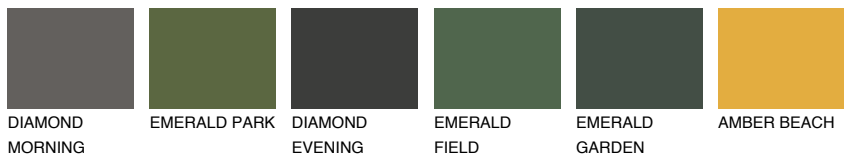

COLOUR DETAILS

UTAH1 UT1

61% **TSR** 68%

Matching colours

COLOURS

INTENSE

For more information on plasters and paints, go to www.ceresit.en

*The presented colours refer to plasters and paints offered by Ceresit. Due to the use of digital techniques, the presented colours might not represent the original ones, thus they cannot be considered as a reliable colour presentation. We recommend checking the authentic colour samples.