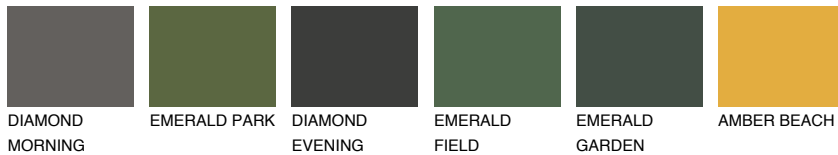

COLOUR DETAILS

UTAH1 UT1

61% TSR 68%

Matching colours

COLOURS

INTENSE

For more information on plasters and paints, go to www.ceresit.en

*The presented colours refer to plasters and paints offered by Ceresit. Due to the use of digital techniques, the presented colours might not represent the original ones, thus they cannot be considered as a reliable colour presentation. We recommend checking the authentic colour samples.