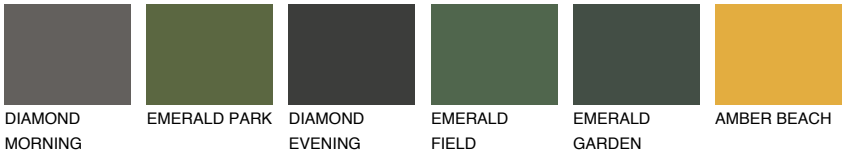

COLOUR DETAILS

UTAH1 UT1

61% **TSR** 68%

Matching colours

COLOURS

INTENSE

For more information on plasters and paints, go to www.ceresit.en

*The presented colours refer to plasters and paints offered by Ceresit. Due to the use of digital techniques, the presented colours might not represent the original ones, thus they cannot be considered as a reliable colour presentation. We recommend checking the authentic colour samples.