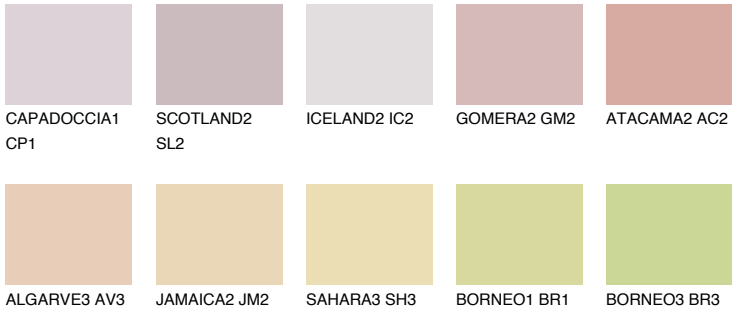

COLOUR DETAILS

UTAH1 UT1

61% **TSR** 68%

Matching colours

COLOURS

INTENSE

For more information on plasters and paints, go to www.ceresit.en

*The presented colours refer to plasters and paints offered by Ceresit. Due to the use of digital techniques, the presented colours might not represent the original ones, thus they cannot be considered as a reliable colour presentation. We recommend checking the authentic colour samples.