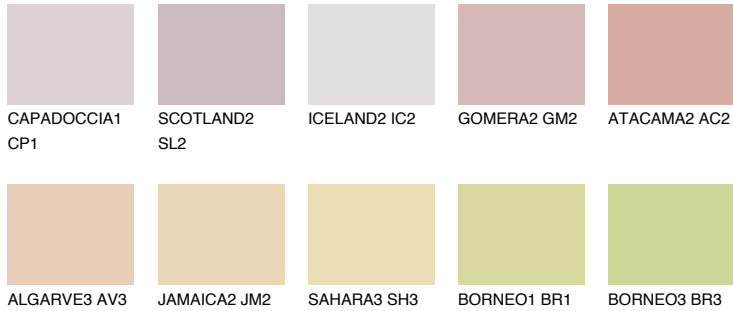

COLOUR DETAILS

UTAH1 UT1

61% **TSR** 68%

Matching colours

COLOURS

INTENSE

For more information on plasters and paints, go to www.ceresit.en

*The presented colours refer to plasters and paints offered by Ceresit. Due to the use of digital techniques, the presented colours might not represent the original ones, thus they cannot be considered as a reliable colour presentation. We recommend checking the authentic colour samples.