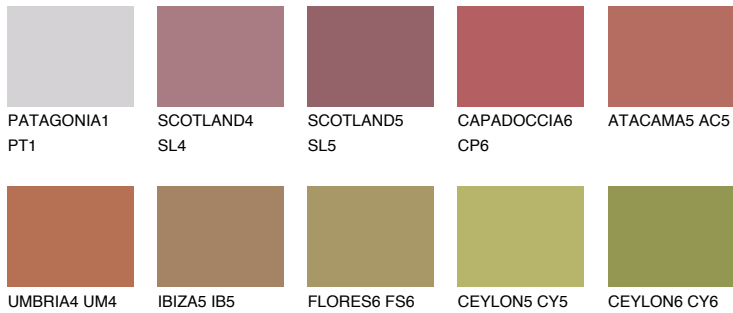

# COLOUR DETAILS

### Matching colours

#### COLOURS

#### INTENSE

For more information on plasters and paints, go to [www.ceresit.en](http://www.ceresit.en)

\*The presented colours refer to plasters and paints offered by Ceresit. Due to the use of digital techniques, the presented colours might not represent the original ones, thus they cannot be considered as a reliable colour presentation. We recommend checking the authentic colour samples.