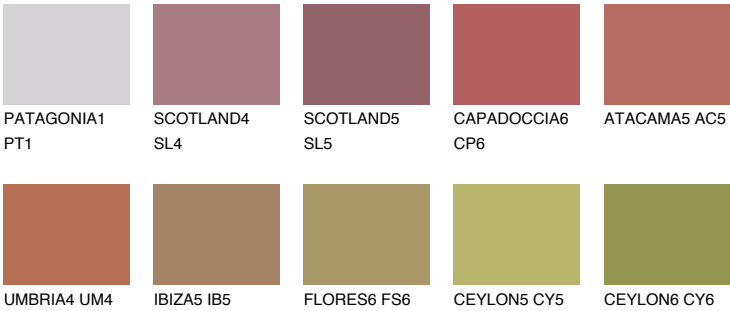

OKLAHOMA6 OK6

☀ 23% **TSR** 43%

Matching colours

COLOURS

INTENSE

For more information on plasters and paints, go to
www.ceresit.en

*The presented colours refer to plasters and paints offered by Ceresit. Due to the use of digital techniques, the presented colours might not represent the original ones, thus they cannot be considered as a reliable colour presentation. We recommend checking the authentic colour samples.