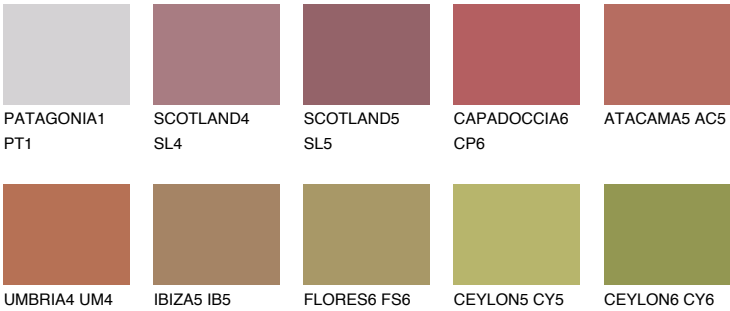

OKLAHOMA6 OK6

☀ 23% **TSR** 43%

Matching colours

COLOURS

INTENSE

For more information on plasters and paints, go to www.ceresit.en

*The presented colours refer to plasters and paints offered by Ceresit. Due to the use of digital techniques, the presented colours might not represent the original ones, thus they cannot be considered as a reliable colour presentation. We recommend checking the authentic colour samples.