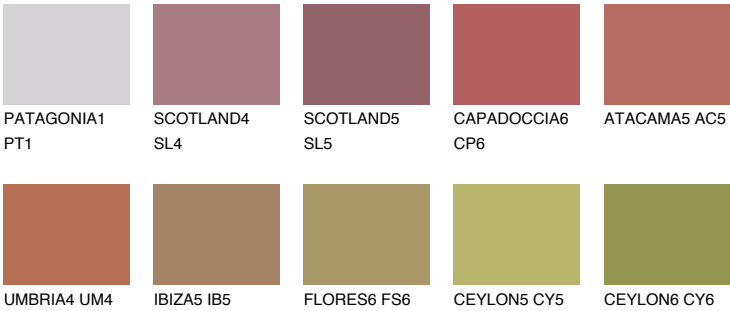

OKLAHOMA6 OK6

☀️ 23% **TSR** 43%

Matching colours

COLOURS

INTENSE

For more information on plasters and paints, go to www.ceresit.en

*The presented colours refer to plasters and paints offered by Ceresit. Due to the use of digital techniques, the presented colours might not represent the original ones, thus they cannot be considered as a reliable colour presentation. We recommend checking the authentic colour samples.