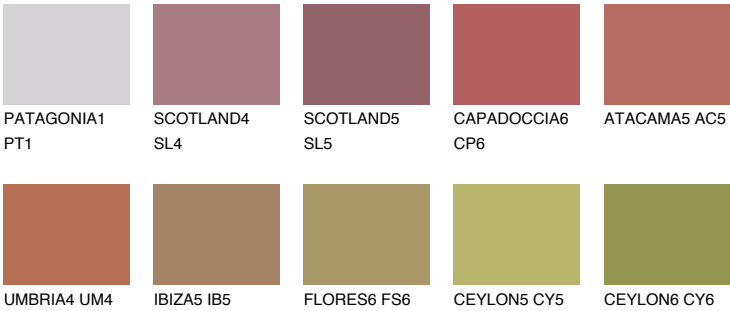

OKLAHOMA6 OK6

23% **TSR** 43%

Matching colours

COLOURS

INTENSE

For more information on plasters and paints, go to www.ceresit.en

*The presented colours refer to plasters and paints offered by Ceresit. Due to the use of digital techniques, the presented colours might not represent the original ones, thus they cannot be considered as a reliable colour presentation. We recommend checking the authentic colour samples.