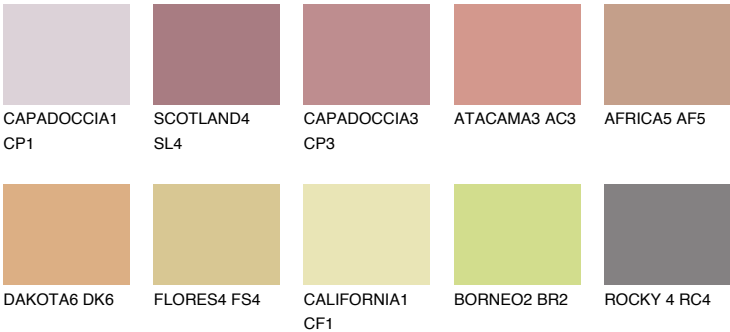

## OKLAHOMA5 OK5

37% TSR 52%

### Matching colours

#### COLOURS

#### INTENSE

For more information on plasters and paints, go to [www.ceresit.en](http://www.ceresit.en)

\*The presented colours refer to plasters and paints offered by Ceresit. Due to the use of digital techniques, the presented colours might not represent the original ones, thus they cannot be considered as a reliable colour presentation. We recommend checking the authentic colour samples.